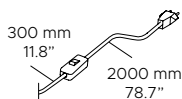

SPECIFICHE PRODOTTO / PRODUCT SPECIFICS

p.2

ATHENA

p.3

STRUTTURA / FRAME

PARALUME / SHADE

CAVO - INTERRUTTORE / CABLE - SWITCH

Tessuto nero
Interruttore On-Off
Black fabric
On-Off switch
L: 300 + 2000 mm
L: 11.8" + 78.7"

Box 1

L: 340 mm / 13.4"

P: 260 mm / 10.2"

H: 690 mm / 27.1"

Peso / weight: 3.5 kg / 8.8 lbs

Copyright and/or design rights subsist in this drawing. No part of this drawing may be reproduced in any material form (including photocopying or storing in any medium electronic means, whether or not intentionally and whether or not as part or a larger publication) without the express permission of the copyright owner, Contardi Lighting S.r.l.. Further and without prejudice to the above, this drawing and all information relating thereto is confidential, and shall not be communicated to a third party without the consent of Contardi lighting srl. Contardi lighting srl asserts all rights to be identified as the author of the work and otherwise.