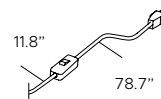

USA

Black fabric
On-Off switch
L: 11.8" + 78.7"