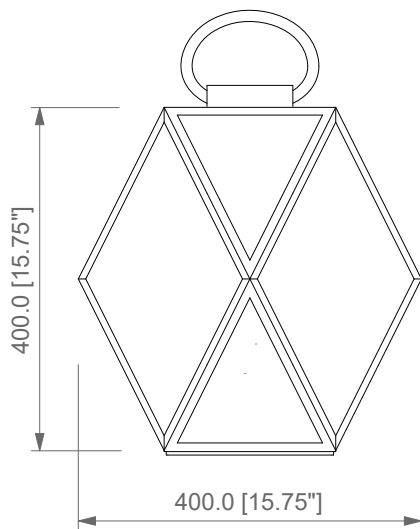

PRDOTTO / PRODUCT   **IMBALLI / PACKAGING**

Peso-Weight

6 kg / 13.2 lbs

Box 1

L: 520 mm / 20.4"

P-W: 520 mm / 20.4"

H: 550 mm / 21.6"

Peso-Weight: 7 kg / 15.4 lbs