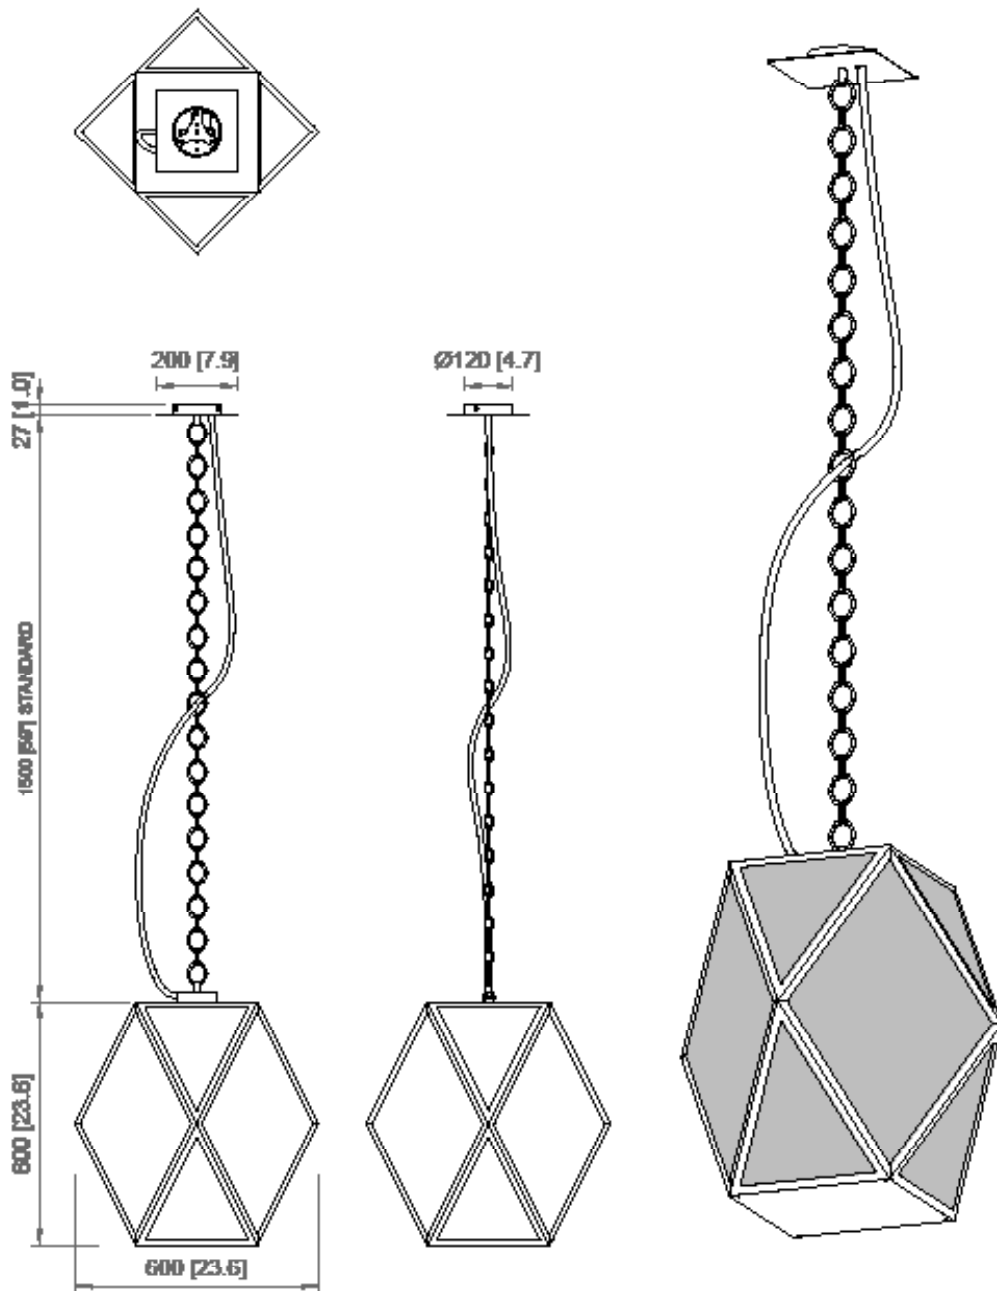

Peso-Weight
11 kg / 24.2 lbs

Box 1
L: 640 mm / 25.2"
P-W: 640 mm / 25.2"
H: 730 mm / 28.7"
Peso-Weight: 12.5 kg / 27.5 lbs

PRDOTTO / PRODUCT IMBALLI / PACKAGING

Peso-Weight
6 kg / 13.2 lbs

Box 1
L: 520 mm / 20.4"
P-W: 520 mm / 20.4"
H: 550 mm / 21.6"
Peso-Weight: 7 kg / 15.4 lbs