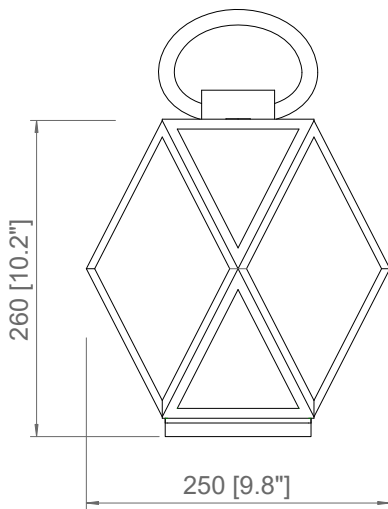

Peso-Weight

6 kg / 13.2 lbs

Box 1

L: 520 mm / 20.4"

P-W: 520 mm / 20.4"

H: 550 mm / 21.6"

Peso-Weight: 7 kg / 15.4 lbs

PRDOTTO / PRODUCT **IMBALLI / PACKAGING**

Peso-Weight

11 kg / 24.2 lbs

Box 1

L: 640 mm / 25.2"

P-W: 640 mm / 25.2"

H: 730 mm / 28.7"

Peso-Weight: 12.5 kg / 27.5 lbs

PRDOTTO / PRODUCT **IMBALLI / PACKAGING**

Peso-Weight

1 kg / 2.2 lbs

Box 1

L: 320 mm / 12.6"

P-W: 320 mm / 12.6"

H: 330 mm / 13"

Peso-Weight: 2.5 kg / 5.5 lbs

PRDOTTO / PRODUCT **IMBALLI / PACKAGING**