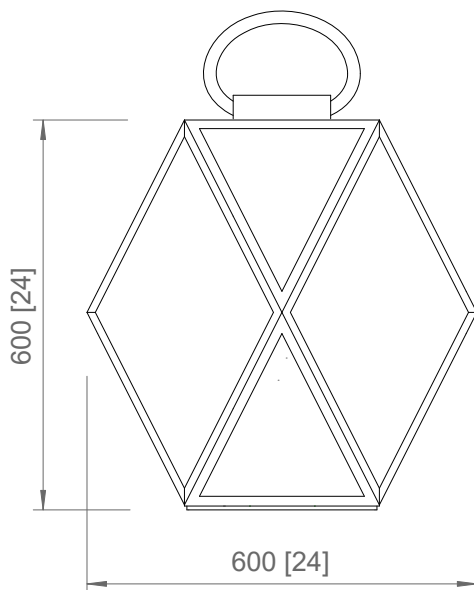

Peso-Weight

1 kg / 2.2 lbs

Box 1

L: 320 mm / 12.6"

P-W: 320 mm / 12.6"

H: 330 mm / 13"

Peso-Weight: 2.5 kg / 5.5 lbs

PRDOTTO / PRODUCT **IMBALLI / PACKAGING**

Peso-Weight

6 kg / 13.2 lbs

Box 1

L: 520 mm / 20.4"

P-W: 520 mm / 20.4"

H: 550 mm / 21.6"

Peso-Weight: 7 kg / 15.4 lbs

PRDOTTO / PRODUCT **IMBALLI / PACKAGING**

Peso-Weight
11 kg / 24.2 lbs

Box 1
L: 640 mm / 25.2"
P-W: 640 mm / 25.2"
H: 730 mm / 28.7"
Peso-Weight: 12.5 kg / 27.5 lbs

PRDOTTO / PRODUCT IMBALLI / PACKAGING

Peso-Weight
6 kg / 13.2 lbs

Box 1
L: 520 mm / 20.4"
P-W: 520 mm / 20.4"
H: 550 mm / 21.6"
Peso-Weight: 7 kg / 15.4 lbs