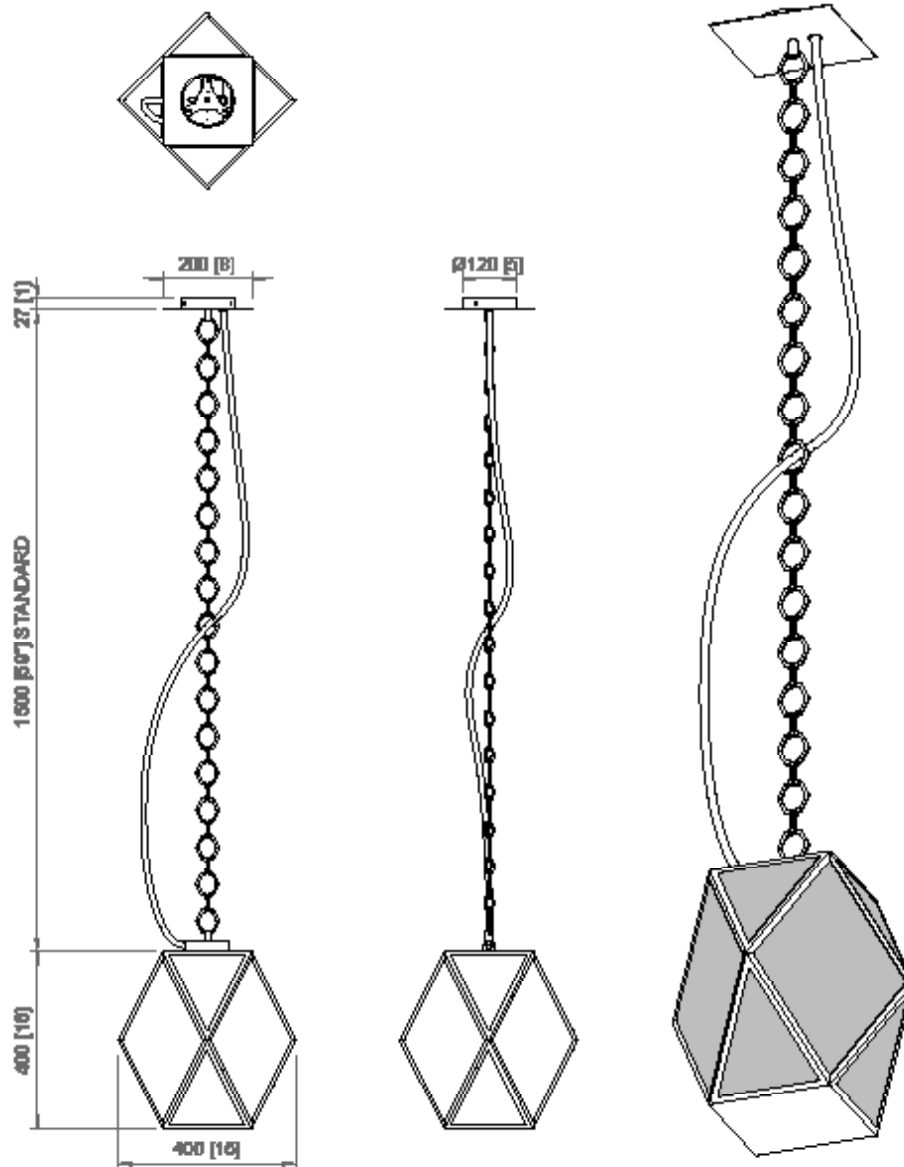

PRDOTTO / PRODUCT IMBALLI / PACKAGING

Peso-Weight
6 kg / 13.2 lbs

Box 1
L: 520 mm / 20.4"
P-W: 520 mm / 20.4"
H: 550 mm / 21.6"
Peso-Weight: 7 kg / 15.4 lbs