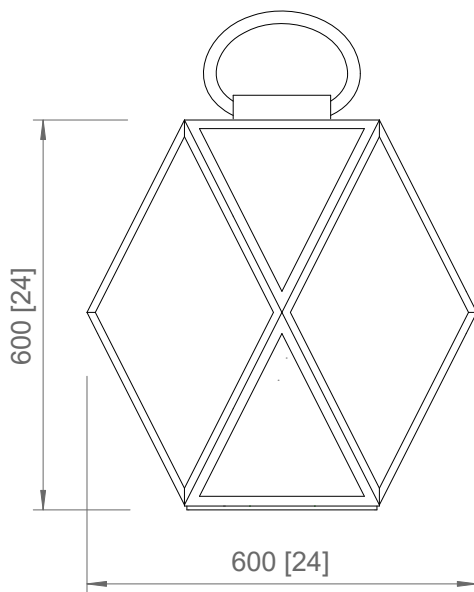

Peso-Weight

6 kg / 13.2 lbs

Box 1

L: 520 mm / 20.4"

P-W: 520 mm / 20.4"

H: 550 mm / 21.6"

Peso-Weight: 7 kg / 15.4 lbs

PRDOTTO / PRODUCT **IMBALLI / PACKAGING**

Peso-Weight

11 kg / 24.2 lbs

Box 1

L: 640 mm / 25.2"

P-W: 640 mm / 25.2"

H: 730 mm / 28.7"

Peso-Weight: 12.5 kg / 27.5 lbs

PRDOTTO / PRODUCT **IMBALLI / PACKAGING**