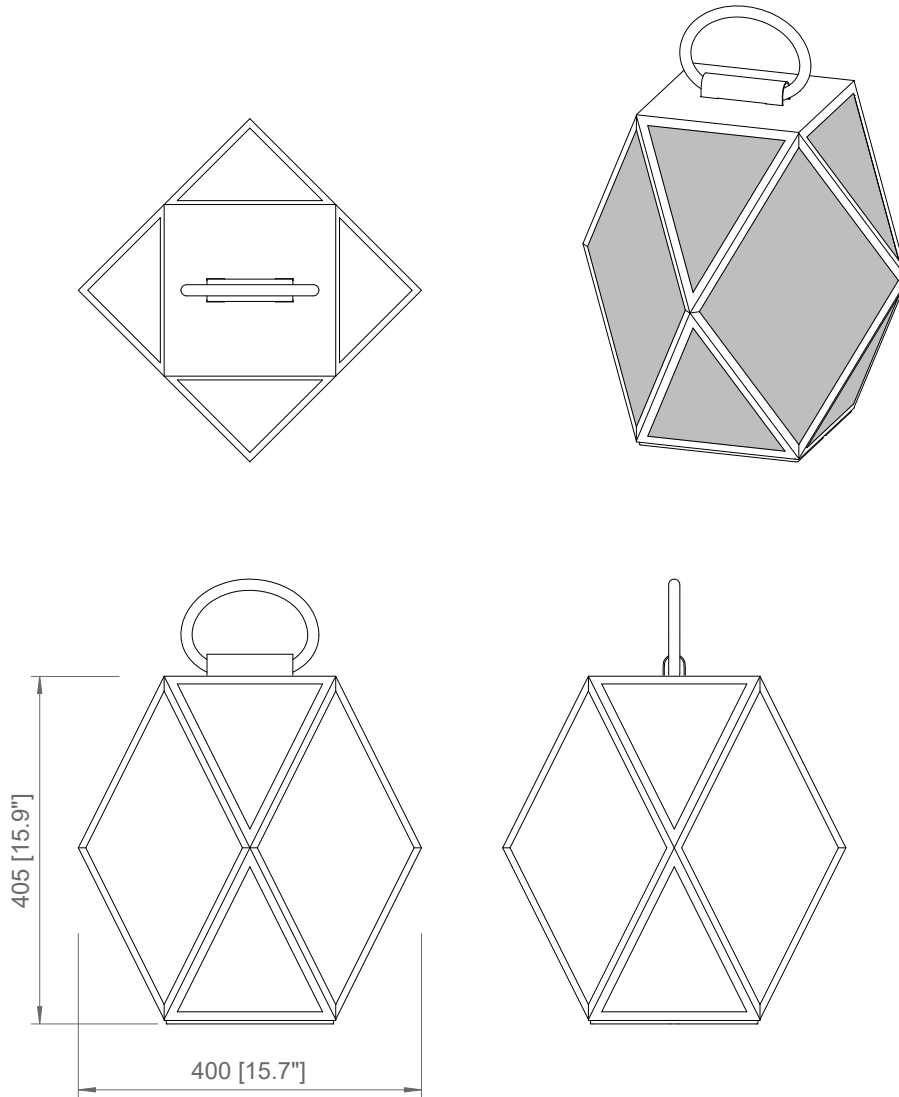

Peso-Weight

1 kg / 2.2 lbs

Box 1

L: 320 mm / 12.6"

P-W: 320 mm / 12.6"

H: 330 mm / 13"

Peso-Weight: 2.5 kg / 5.5 lbs

PRDOTTO / PRODUCT **IMBALLI / PACKAGING**