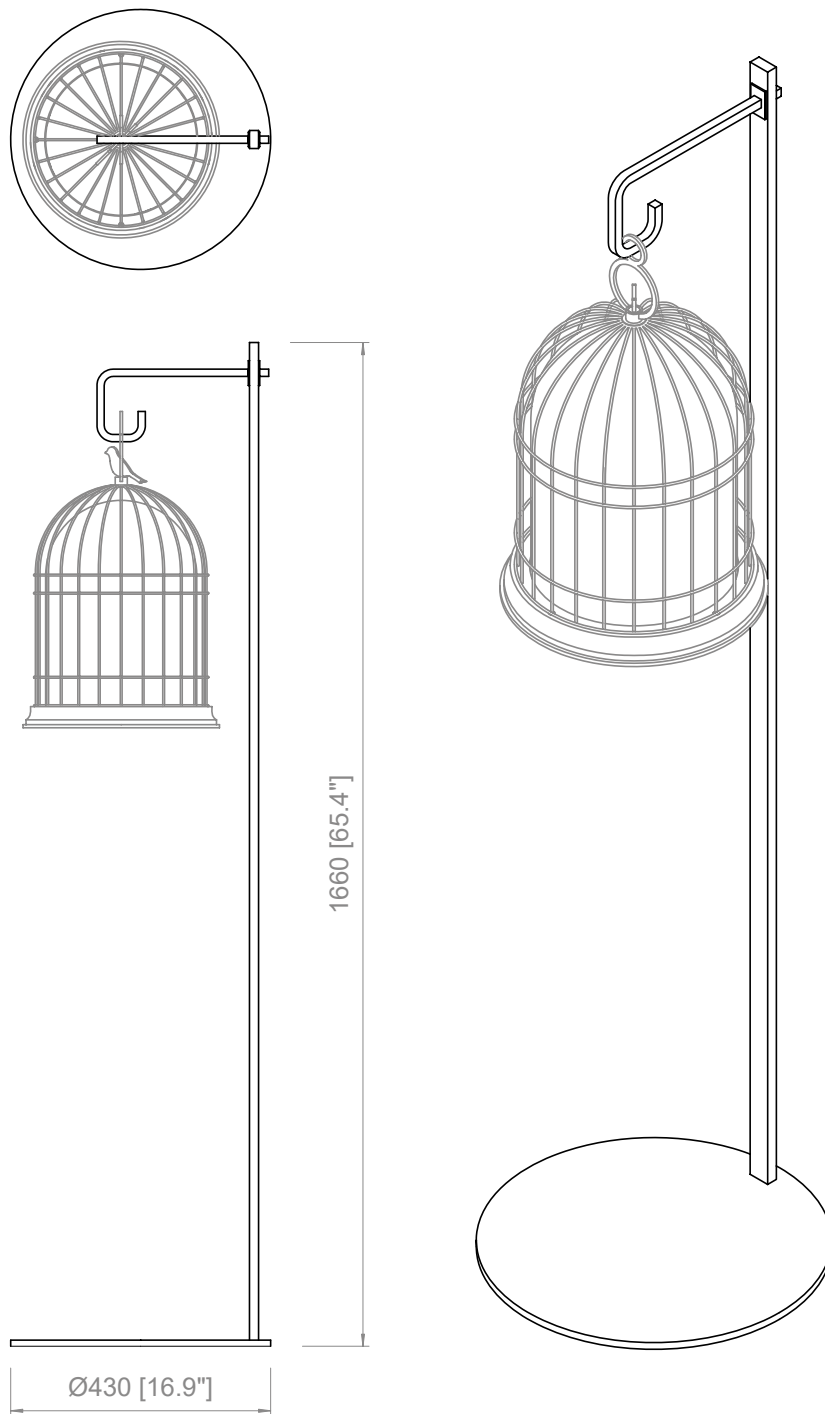

Freedom reproduces the shape of a cage. Its sign of recognition consists of a metallic bird placed outside the cage with a magnet, in order to symbolize freedom from any constraint. An IP65 outdoor lamp, it is available in the wired or battery version. The offer is completed by a series of black lacquered accessories which expand the possibilities of using the lamp.

Peso-Weight
4 kg / 8.8 lbs

Box 1
L: 400 mm / 15.8"
P-W: 400 mm / 15.8"
H: 600 mm / 23.6"
Peso-Weight: 5 kg / 11 lbs

PRODOTTO / PRODUCT IMBALLI / PACKAGING

Peso-Weight

4 kg / 8.8 lbs

Box 1

L: 400 mm / 15.8"

P-W: 400 mm / 15.8"

H: 600 mm / 23.6"

Peso-Weight: 5 kg / 11 lbs

PRODOTTO / PRODUCT **IMBALLI / PACKAGING**

Peso-Weight

1 kg / 2.2 lbs

Box 1

L: 270 mm / 10.6"

P-W: 270 mm / 10.6"

H: 290 mm / 11.4"

Peso-Weight: 1.5 kg / 3.3 lbs

PRODOTTO / PRODUCT **IMBALLI / PACKAGING**

Peso-Weight	Box 1	Box 2
14 kg / 30.9 lbs	L: 440 mm / 17.3"	L: 430 mm / 16.9"
	P-W: 230 mm / 9"	P-W: 430 mm / 16.9"
	H: 1650 mm / 64.9"	H: 170 mm / 6.7"
	Peso-WEIGHT: 6 kg / 13.2 lbs	Peso-Weight: 11 kg / 24.2 lbs