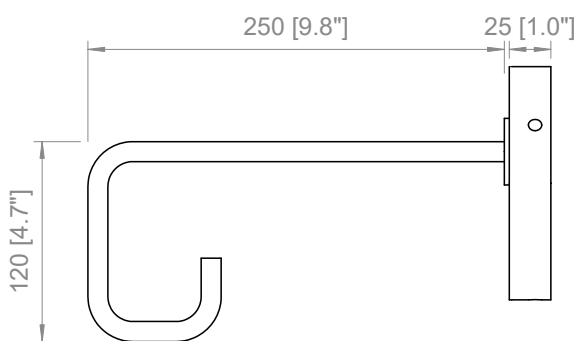

Peso-Weight
4 kg / 8.8 lbs

Box 1
L: 400 mm / 15.8"
P-W: 400 mm / 15.8"
H: 600 mm / 23.6"
Peso-Weight: 5 kg / 11 lbs

PRODOTTO / PRODUCT IMBALLI / PACKAGING

Peso-Weight

4 kg / 8.8 lbs

Box 1

L: 400 mm / 15.8"

P-W: 400 mm / 15.8"

H: 600 mm / 23.6"

Peso-Weight: 5 kg / 11 lbs

PRODOTTO / PRODUCT **IMBALLI / PACKAGING**

Peso-Weight

1 kg / 2.2 lbs

Box 1

L: 270 mm / 10.6"

P-W: 270 mm / 10.6"

H: 290 mm / 11.4"

Peso-Weight: 1.5 kg / 3.3 lbs

PRODOTTO / PRODUCT **IMBALLI / PACKAGING**

Peso-Weight	Box 1	Box 2
14 kg / 30.9 lbs	L: 440 mm / 17.3"	L: 430 mm / 16.9"
	P-W: 230 mm / 9"	P-W: 430 mm / 16.9"
	H: 1650 mm / 64.9"	H: 170 mm / 6.7"
	Peso-WEIGHT: 6 kg / 13.2 lbs	Peso-Weight: 11 kg / 24.2 lbs