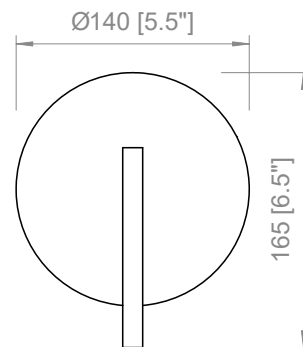

Peso-Weight
4 kg / 8.8 lbs

Box 1
L: 400 mm / 15.8"
P-W: 400 mm / 15.8"
H: 600 mm / 23.6"
Peso-Weight: 5 kg / 11 lbs

PRODOTTO / PRODUCT IMBALLI / PACKAGING

Peso-Weight

4 kg / 8.8 lbs

Box 1

L: 400 mm / 15.8"

P-W: 400 mm / 15.8"

H: 600 mm / 23.6"

Peso-Weight: 5 kg / 11 lbs

PRODOTTO / PRODUCT **IMBALLI / PACKAGING**

Peso-Weight

1 kg / 2.2 lbs

Box 1

L: 270 mm / 10.6"

P-W: 270 mm / 10.6"

H: 290 mm / 11.4"

Peso-Weight: 1.5 kg / 3.3 lbs

PRODOTTO / PRODUCT **IMBALLI / PACKAGING**

Peso-Weight	Box 1	Box 2
14 kg / 30.9 lbs	L: 440 mm / 17.3"	L: 430 mm / 16.9"
	P-W: 230 mm / 9"	P-W: 430 mm / 16.9"
	H: 1650 mm / 64.9"	H: 170 mm / 6.7"
	Peso-WEIGHT: 6 kg / 13.2 lbs	Peso-Weight: 11 kg / 24.2 lbs

PRODOTTO / PRODUCT **IMBALLI / PACKAGING**

Peso-Weight
2 kg / 4.4 lbs

Box 1
L: 230 mm / 9"
P-W: 370 mm / 14.5"
H: 230 mm / 9"
Peso-Weight: 3 kg / 6.6 lbs

Copyright and/or design rights subsist in this drawing. No part of this drawing may be reproduced in any material form (including photocopying or storing in any medium electronic means, whether or not intentionally and whether or not as part or a larger publication) without the express permission of the copyright owner, Contardi Lighting S.r.l.. Further and without prejudice to the above, this drawing and all information relating thereto is confidential, and shall not be communicated to a third party without the consent of Contardi lighting srl. Contardi lighting srl asserts all rights to be identified as the author of the work and otherwise.