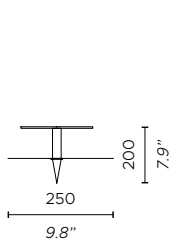

STRUTTURA / FRAME

Gabbia in metallo verniciato bronzo
Cage in bronze painted metal

Base in legno marino marrone scuro
con trattamento cataforesi
*Dark brown marine wood with
waterproof treatment for the base*

DIFFUSORE / DIFFUSER

Vetroresina crema
Cream-coloured fiberglass

ACCESSORI / ACCESSORIES

Piastra da terra
Ground plate