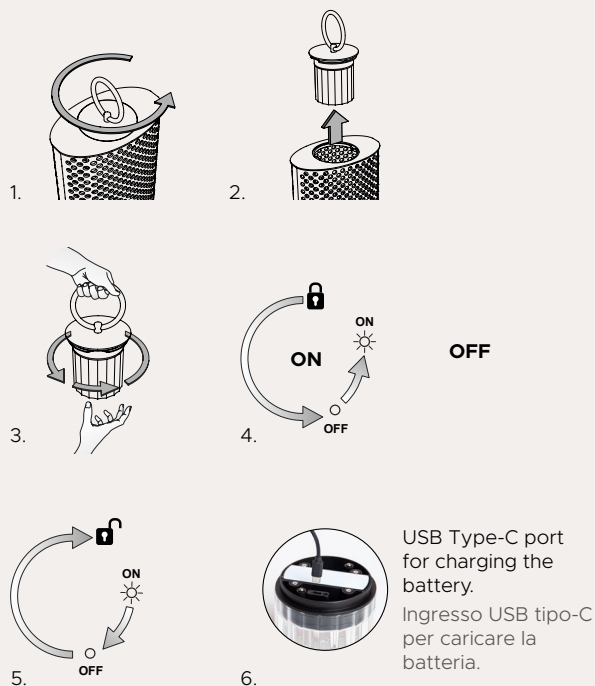

BOX 1

length / lunghezza
width / larghezza
height / altezza

weight / peso

FLOOR BATTERY MEDIUM

ON - OFF SWITCHING / ACCENSIONE / SPEGNIMENTO

LIGHT EFFECT / EFFETTO LUMINOSO

BATTERY

Autonomy: 6/8 hours
Life cycles: 600
Charging time: 4 hours
USB cable type C supplied,
power supply not supplied