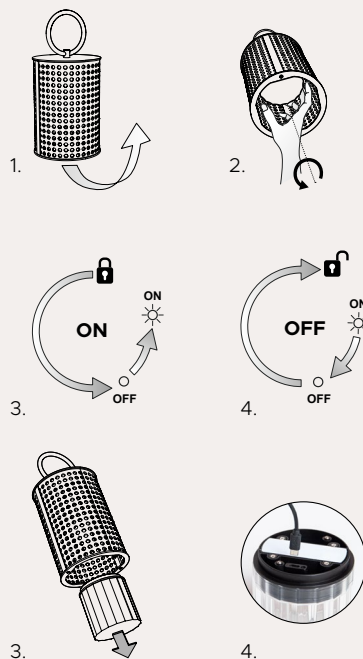

ON - OFF SWITCHING / ACCENSIONE / SPEGNIMENTO

USB Type-C port for charging the battery.
Ingresso USB tipo-C per caricare la batteria.

LIGHT EFFECT / EFFETTO LUMINOSO

BATTERY

Autonomy: 6/8 hours
Life cycles: 600
Charging time: 4 hours
USB cable type C supplied, power supply not supplied

BATTERIA

Autonomia: 6/8 ore
Cicli di vita: 600
Tempo di ricarica: 4 ore
Cavo USB tipo C fornito, alimentatore non fornito

The light source is fixed using magnets
Il corpo luminoso si fissa attraverso dei magneti

LIGHT SOURCE / FONTE LUMINOSA

220-240V · 110V
1x3 W LED module · 400 Lm
3000 K · CRI >90
IP65

FINISHES / FINITURE

frame / struttura

matt white lacquered
laccato bianco opaco

bronze lacquered
laccato bronzo

diffuser / diffusore

Vienna straw resin effect
resina effetto paglia di Vienna

PRODUCT WEIGHT / PESO PRODOTTO

PACKAGING / IMBALLI

BOX 1

length / lunghezza
width / larghezza
height / altezza

weight / peso