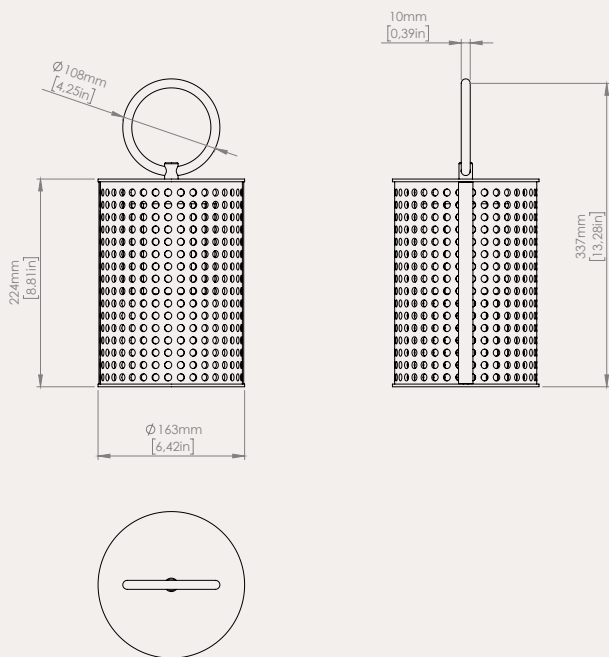

TABLE BATTERY