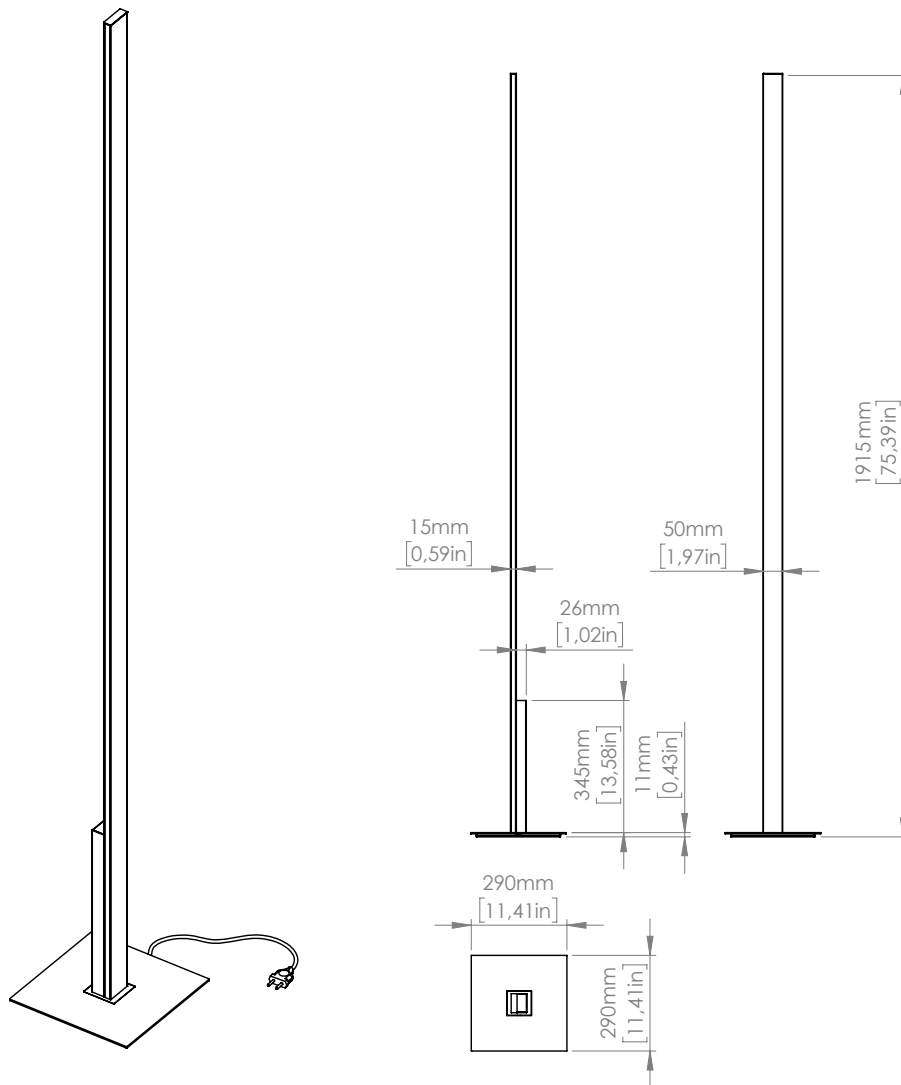

A decisive statement, this lighting bar emits a line of brightness that illuminates and delights. Fly is a versatile lamp that can be used in different rooms of the house, or in the commercial and hospitality sectors. Fly is offered in floor version in two different heights: Fly Floor, 190 cm; Fly Long, 250 cm. Both versions provide double light emission, direct and indirect. In addition to the Floor and Long versions, Fly Torch provides a double light output, above and behind, indirect. In all three versions the light can be dimmed thanks to the double side touch control on board. In all three versions the light can be dimmed thanks to the double side touch control on board.

TORCH
Dimmerabile retro verticale e superiore, doppio interruttore dimmerabile a bordo
Dimmable vertical back and upper, double dimmable switch on board

110V

Strip LED

FLY FLOOR
DOUBLE EMISSION

Upper:

1 x 26.5W
Strip LED
2.700 K; CRI: >90
IP20

Back:

1 x 38W
Strip LED
2.700 K; CRI: >90
IP20

FLY FL LONG
DOUBLE EMISSION

Upper:

1 x 34.5W
Strip LED
2.700 K; CRI: >90
IP20

Back:

1 x 49W
Strip LED
2.700 K; CRI: >90
IP20

FLY FL TORCH
DOUBLE EMISSION

Upper:

1 x 45W
Board LED
2.700 K; CRI: >90
IP20

Back:

1 x 25W
Strip LED
2.700 K; CRI: >90
IP20

FL - LONG
Dimmable front and back, double dimmable switch on board

TORCH
Dimmable vertical back and upper, double dimmable switch on board