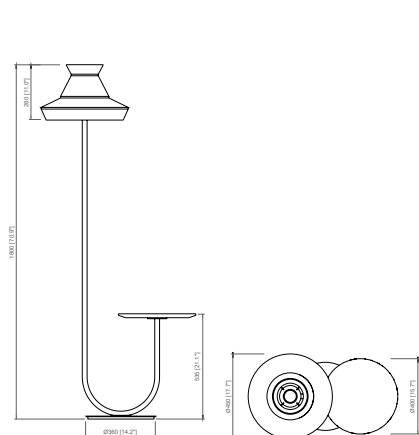

GUADALOUPE
 Sage & Pepe

GLASS DIFFUSER | DIFFUSORE IN VETRO

 Transparent
Trasparente

Packaging Imballi	Box 1	Box 2	Box 3	Box 4
FLOOR OUTDOOR	485x455xh.285mm [19"x17.9"xh.11.2"]	620x170xh.1805mm [24.4"x6.6"xh.71"]	435x435xh.170mm [17.1"x17.1"xh.6.6"]	465x465xh.170mm [18.3"x18.3"xh.6.6"]
	2 kg [4.4 lbs]	7 kg [15.4 lbs]	12 kg [26.4 lbs]	7,5 kg [16.5 lbs]