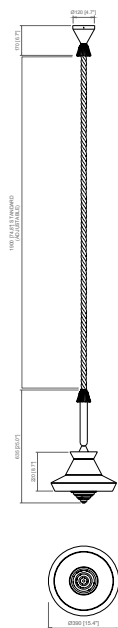

CALYPSO SUSPENSION OUTDOOR GUADALOUPE

LIGHT EFFECT | EFFETTO LUMINOSO

LIGHT SOURCE | FONTE LUMINOSA

220-240V | 1x9 W E27 T8
LED Light bulb | Lampadina LED | IP65

LIGHT SOURCE | FONTE LUMINOSA

110V | 1x9 W E26 T8
LED Light bulb | Lampadina LED | IP65

DIMMING | DIMMERAZIONE

Compatible with dimmable LED bulbs
Compatibile con lampadine LED dimmerabili

ROPE | CORDA

Green waterproof braided | Nautica intrecciata verde
H.1900mm [74.8"]

FINISHES | FINITURE

METAL FRAME | STRUTTURA METALLICA

Matt gold
Oro opaco

FABRIC SHADE | PARALUME IN TESSUTO

MARTINIQUE

Yellow

ANTIGUA

Black

Mint

Black

GUADALOUPE

Sale & Pepe

Black

GLASS DIFFUSER | DIFFUSORE IN VETRO

Transparent
Trasparente

Packaging | Imballi	Box 1	Box 2
SUSPENSION	420x420xh.250mm [16.5"x16.5"xh.9.8"]	205x475xh.205mm [8"x18.7"xh.8"]
	2,5 kg [5.5 lbs]	3,5 kg [7.7 lbs]