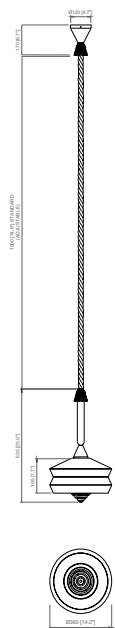

CALYPSO SUSPENSION OUTDOOR ANTIGUA

LIGHT EFFECT | EFFETTO LUMINOSO

LIGHT SOURCE | FONTE LUMINOSA

220-240V | 1x9 W E27 T8
LED Light bulb | Lampadina LED | IP65

LIGHT SOURCE | FONTE LUMINOSA

110V | 1x9 W E26 T8
LED Light bulb | Lampadina LED | IP65

DIMMING | DIMMERAZIONE

Compatible with dimmable LED bulbs
Compatibile con lampadine LED dimmerabili

ROPE | CORDA

Green waterproof braided | Nautica intrecciata verde
H.1900mm [74.8"]

FINISHES | FINITURE

METAL FRAME | STRUTTURA METALLICA

Matt gold
Oro opaco

FABRIC SHADE | PARALUME IN TESSUTO

MARTINIQUE

Yellow

ANTIGUA

Black

Mint

Black

GUADALOUPE

Sale & Pepe

Black

GLASS DIFFUSER | DIFFUSORE IN VETRO

Transparent
Trasparente

Packaging | Imballi	Box 1	Box 2
SUSPENSION	420x420xh.250mm [16.5"x16.5"xh.9.8"]	205x475xh.205mm [8"x18.7"xh.8"]
	2,5 kg [5.5 lbs]	3,5 kg [7.7 lbs]