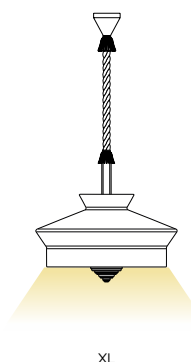

LIGHT EFFECT | EFFETTO LUMINOSO

LIGHT SOURCE | FONTE LUMINOSA

220-240V | 1x9 W E27 T8
LED Light bulb | Lampadina LED | IP65

LIGHT SOURCE | FONTE LUMINOSA

110V | 1x9 W E26 T8
LED Light bulb | Lampadina LED | IP65

DIMMING | DIMMERAZIONE

Compatible with dimmable LED bulbs
Compatibile con lampadine LED dimmerabili

ROPE | CORDA

Green waterproof braided | Nautica intrecciata verde
H.1900mm [74.8"]

FINISHES | FINITURE

METAL FRAME | STRUTTURA METALLICA

Matt gold
Oro opaco

FABRIC SHADE | PARALUME IN TESSUTO

MARTINIQUE

Yellow

ANTIGUA

Mint

GUADALOUPE

Sale & Pepe

GLASS DIFFUSER | DIFFUSORE IN VETRO

Transparent
Trasparente

Packaging | Imballi	Box 1	Box 2
SUSPENSION XL	755x755xh.450mm [29.7"x29.7"xh.17.7"]	505x475xh.205mm [19.8"x18.7"xh.8"]
	5,5 kg [12.1 lbs]	3,5 kg [7.7 lbs]