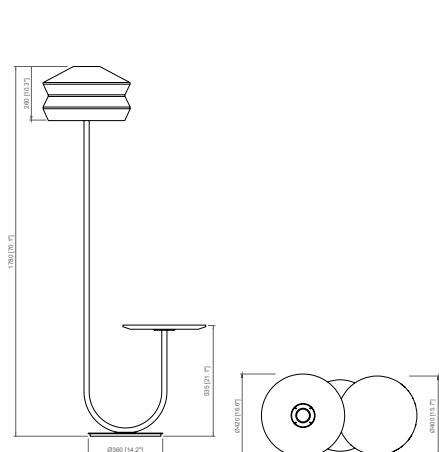

GUADALOUPE
 Sage & Pepe

GLASS DIFFUSER | DIFFUSORE IN VETRO

Transparent
 Trasparente

Packaging Imballi	Box 1	Box 2	Box 3	Box 4
FLOOR OUTDOOR	485x455xh.285mm [19"x17.9"xh.11.2"]	620x170xh.1805mm [24.4"x6.6"xh.71"]	435x435xh.170mm [17.1"x17.1"xh.6.6"]	465x465xh.170mm [18.3"x18.3"xh.6.6"]
	2 kg [4.4 lbs]	7 kg [15.4 lbs]	12 kg [26.4 lbs]	7,5 kg [16.5 lbs]