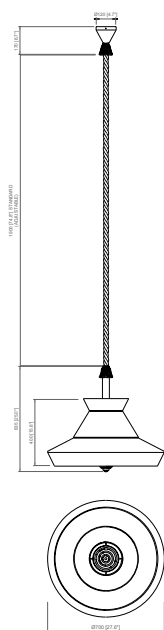

LIGHT EFFECT | EFFETTO LUMINOSO

LIGHT SOURCE | FONTE LUMINOSA

220-240V | 1x9 W E27 T8
LED Light bulb | Lampadina LED | IP65

LIGHT SOURCE | FONTE LUMINOSA

110V | 1x9 W E26 T8
LED Light bulb | Lampadina LED | IP65

DIMMING | DIMMERAZIONE

Compatible with dimmable LED bulbs
Compatibile con lampadine LED dimmerabili

ROPE | CORDA

Green waterproof braided | Nautica intrecciata verde
H.1900mm [74.8"]

FINISHES | FINITURE

METAL FRAME | STRUTTURA METALLICA

Matt gold
Oro opaco

FABRIC SHADE | PARALUME IN TESSUTO

MARTINIQUE

Yellow

ANTIGUA

Mint

GUADALOUPE

Sale & Pepe

GLASS DIFFUSER | DIFFUSORE IN VETRO

Transparent
Trasparente

Packaging | Imballi	Box 1	Box 2
SUSPENSION XL	755x755xh.450mm [29.7"x29.7"xh.17.7"]	505x475xh.205mm [19.8"x18.7"xh.8"]
	5,5 kg [12.1 lbs]	3,5 kg [7.7 lbs]