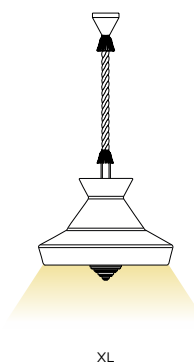

LIGHT EFFECT | EFFETTO LUMINOSO

LIGHT SOURCE | FONTE LUMINOSA

220-240V | 1x9 W E27 T8
LED Light bulb | Lampadina LED | IP65

LIGHT SOURCE | FONTE LUMINOSA

110V | 1x9 W E26 T8
LED Light bulb | Lampadina LED | IP65

DIMMING | DIMMERAZIONE

Compatible with dimmable LED bulbs
Compatibile con lampadine LED dimmerabili

ROPE | CORDA

Green waterproof braided | Nautica intrecciata verde
H.1900mm [74.8"]

FINISHES | FINITURE

METAL FRAME | STRUTTURA METALLICA

Matt gold
Oro opaco

FABRIC SHADE | PARALUME IN TESSUTO

MARTINIQUE

Yellow

ANTIGUA

Mint

GUADALOUPE

Sale & Pepe

GLASS DIFFUSER | DIFFUSORE IN VETRO

Transparent
Trasparente

Packaging | Imballi	Box 1	Box 2
SUSPENSION XL	755x755xh.450mm [29.7"x29.7"xh.17.7"]	505x475xh.205mm [19.8"x18.7"xh.8"]
	5,5 kg [12.1 lbs]	3,5 kg [7.7 lbs]