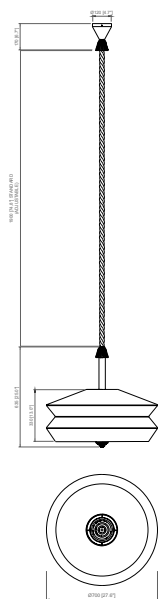

LIGHT EFFECT | EFFETTO LUMINOSO

LIGHT SOURCE | FONTE LUMINOSA

220-240V | 1x9 W E27 T8
LED Light bulb | Lampadina LED | IP65

LIGHT SOURCE | FONTE LUMINOSA

110V | 1x9 W E26 T8
LED Light bulb | Lampadina LED | IP65

DIMMING | DIMMERAZIONE

Compatible with dimmable LED bulbs
Compatibile con lampadine LED dimmerabili

ROPE | CORDA

Green waterproof braided | Nautica intrecciata verde
H.1900mm [74.8"]

FINISHES | FINITURE

METAL FRAME | STRUTTURA METALLICA

Matt gold
Oro opaco

FABRIC SHADE | PARALUME IN TESSUTO

MARTINIQUE

Yellow

ANTIGUA

Mint

GUADALOUPE

Sale & Pepe

GLASS DIFFUSER | DIFFUSORE IN VETRO

Transparent
Trasparente

Packaging | Imballi	Box 1	Box 2
SUSPENSION XL	755x755xh.450mm [29.7"x29.7"xh.17.7"]	505x475xh.205mm [19.8"x18.7"xh.8"]
	5,5 kg [12.1 lbs]	3,5 kg [7.7 lbs]