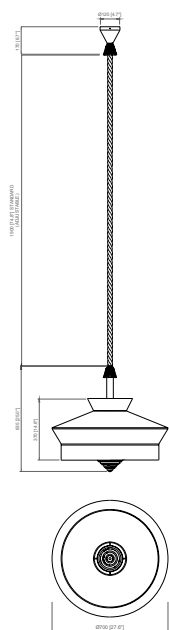

LIGHT EFFECT | EFFETTO LUMINOSO

LIGHT SOURCE | FONTE LUMINOSA

220-240V | 1x9 W E27 T8
LED Light bulb | Lampadina LED | IP65

LIGHT SOURCE | FONTE LUMINOSA

110V | 1x9 W E26 T8
LED Light bulb | Lampadina LED | IP65

DIMMING | DIMMERAZIONE

Compatible with dimmable LED bulbs
Compatibile con lampadine LED dimmerabili

ROPE | CORDA

Green waterproof braided | Nautica intrecciata verde
H.1900mm [74.8"]

FINISHES | FINITURE

METAL FRAME | STRUTTURA METALLICA

Matt gold
Oro opaco

FABRIC SHADE | PARALUME IN TESSUTO

MARTINIQUE

Yellow

ANTIGUA

Mint

GUADALOUPE

Sale & Pepe

GLASS DIFFUSER | DIFFUSORE IN VETRO

Transparent
Trasparente

Packaging | Imballi	Box 1	Box 2
SUSPENSION XL	755x755xh.450mm [29.7"x29.7"xh.17.7"]	505x475xh.205mm [19.8"x18.7"xh.8"]
	5,5 kg [12.1 lbs]	3,5 kg [7.7 lbs]