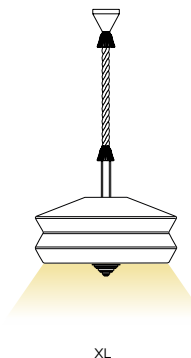

LIGHT EFFECT | EFFETTO LUMINOSO

LIGHT SOURCE | FONTE LUMINOSA

220-240V | 1x9 W E27 T8
LED Light bulb | Lampadina LED | IP65

LIGHT SOURCE | FONTE LUMINOSA

110V | 1x9 W E26 T8
LED Light bulb | Lampadina LED | IP65

DIMMING | DIMMERAZIONE

Compatible with dimmable LED bulbs
Compatibile con lampadine LED dimmerabili

ROPE | CORDA

Green waterproof braided | Nautica intrecciata verde
H.1900mm [74.8"]

FINISHES | FINITURE

METAL FRAME | STRUTTURA METALLICA

Matt gold
Oro opaco

FABRIC SHADE | PARALUME IN TESSUTO

MARTINIQUE

Yellow

ANTIGUA

Mint

GUADALOUPE

Sale & Pepe

GLASS DIFFUSER | DIFFUSORE IN VETRO

Transparent
Trasparente

Packaging | Imballi	Box 1	Box 2
SUSPENSION XL	755x755xh.450mm [29.7"x29.7"xh.17.7"]	505x475xh.205mm [19.8"x18.7"xh.8"]
	5,5 kg [12.1 lbs]	3,5 kg [7.7 lbs]