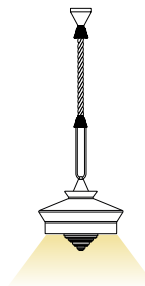

LIGHT EFFECT | EFFETTO LUMINOSO

LIGHT SOURCE | FONTE LUMINOSA

220-240V | 1x14 W E27 LED Light bulb | Lampadina LED

LIGHT SOURCE | FONTE LUMINOSA

110V | 1x14 W E26 LED Light bulb | Lampadina LED

DIMMING | DIMMERAZIONE

Compatible with dimmable LED bulbs
Compatibile con lampadine LED dimmerabili

ROPE | CORDA

Moss green or chocolate braided silk
Seta intrecciata verde muschio o cioccolato
H.1900mm [74.8"]

FINISHES | FINITURE

METAL FRAME | STRUTTURA METALLICA

- Satin brass
  Ottone satinato
- Bronze
  Bronzo

FABRIC SHADE | PARALUME IN TESSUTO

- Yellow
- Sahara
- Black

GLASS DIFFUSER | DIFFUSORE IN VETRO

- Transparent
  Trasparente

Packaging | Imballi	Box 1	Box 2
SUSPENSION	420x420xh.250mm [16.5"x16.5"xh.9.8"]	505x475xh.205mm [19.8"x18.7"xh.8"]
	2,5 kg [5.5 lbs]	3,5 kg [7.7 lbs]