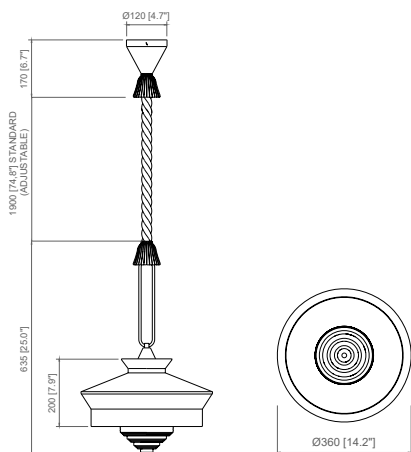

CALYPSO SUSPENSION MARTINIQUE

LIGHT EFFECT | EFFETTO LUMINOSO

LIGHT SOURCE | FONTE LUMINOSA

220-240V | 1x14 W E27 LED Light bulb | Lampadina LED

LIGHT SOURCE | FONTE LUMINOSA

110V | 1x14 W E26 LED Light bulb | Lampadina LED

DIMMING | DIMMERAZIONE

Compatible with dimmable LED bulbs
Compatibile con lampadine LED dimmerabili

ROPE | CORDA

Moss green or chocolate braided silk
Seta intrecciata verde muschio o cioccolato
H.1900mm [74.8"]

FINISHES | FINITURE

METAL FRAME | STRUTTURA METALLICA

- Satin brass
  Ottone satinato
- Bronze
  Bronzo

FABRIC SHADE | PARALUME IN TESSUTO

- Yellow
- Sahara
- Black

GLASS DIFFUSER | DIFFUSORE IN VETRO

- Transparent
  Trasparente

Packaging | Imballi	Box 1	Box 2
SUSPENSION	420x420xh.250mm [16.5"x16.5"xh.9.8"]	505x475xh.205mm [19.8"x18.7"xh.8"]
	2,5 kg [5.5 lbs]	3,5 kg [7.7 lbs]