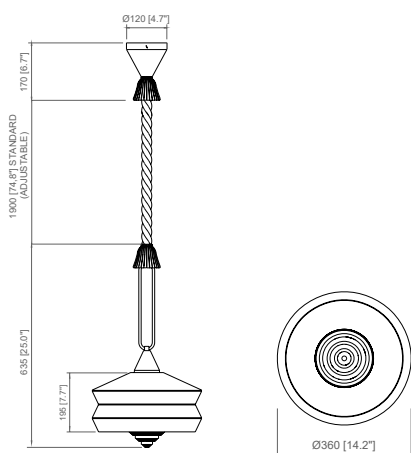

CALYPSO SUSPENSION ANTIGUA

LIGHT EFFECT | EFFETTO LUMINOSO

LIGHT SOURCE | FONTE LUMINOSA

220-240V | 1x14 W E27 LED Light bulb | Lampadina LED

LIGHT SOURCE | FONTE LUMINOSA

110V | 1x14 W E26 LED Light bulb | Lampadina LED

DIMMING | DIMMERAZIONE

Compatible with dimmable LED bulbs
Compatibile con lampadine LED dimmerabili

ROPE | CORDA

Moss green or chocolate braided silk
Seta intrecciata verde muschio o cioccolato
H.1900mm [74.8"]

FINISHES | FINITURE

METAL FRAME | STRUTTURA METALLICA

- Satin brass
  Ottone satinato
- Bronze
  Bronzo

FABRIC SHADE | PARALUME IN TESSUTO

- Mint
- Sahara
- Black

GLASS DIFFUSER | DIFFUSORE IN VETRO

- Transparent
  Trasparente

Packaging | Imballi	Box 1	Box 2
SUSPENSION	420x420xh.250mm [16.5"x16.5"xh.9.8"]	505x475xh.205mm [19.8"x18.7"xh.8"]
	2,5 kg [5.5 lbs]	3,5 kg [7.7 lbs]