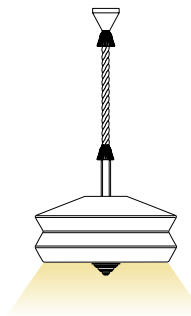

ROPE | CORDA

Moss green or chocolate braided silk
 Seta intrecciata verde muschio o cioccolato
 H.1900mm [74.8"]

FINISHES | FINITURE

METAL FRAME | STRUTTURA METALLICA

- Satin brass
 Ottone satinato
- Bronze
 Bronzo

FABRIC SHADE | PARALUME IN TESSUTO

- Yellow

GLASS DIFFUSER | DIFFUSORE IN VETRO

- Transparent
 Trasparente

Packaging Imballi	Box 1	Box 2
SUSPENSION XL	755x755xh.450mm [29.7"x29.7"xh.17.7"] 5,5 kg [12.1 lbs]	505x475xh.205mm [19.8"x18.7"xh.8"] 3,5 kg [7.7 lbs]

CALYPSO SUSPENSION XL ANTIGUA

LIGHT EFFECT | EFFETTO LUMINOSO

LIGHT SOURCE | FONTE LUMINOSA

220-240V | 1x14 W E27 LED Light bulb | Lampadina LED

LIGHT SOURCE | FONTE LUMINOSA

110V | 1x14 W E26 LED Light bulb | Lampadina LED