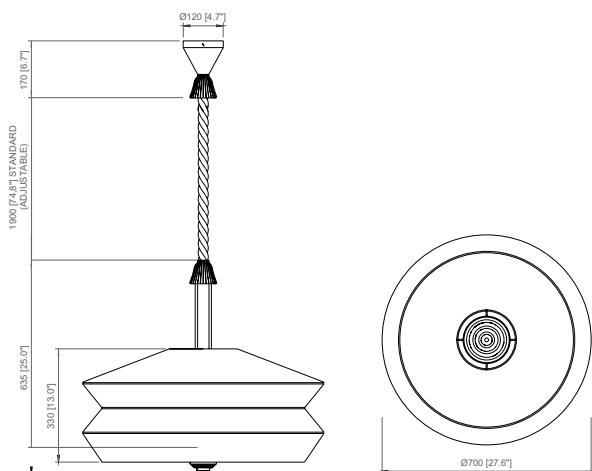

CALYPSO SUSPENSION XL ANTIGUA