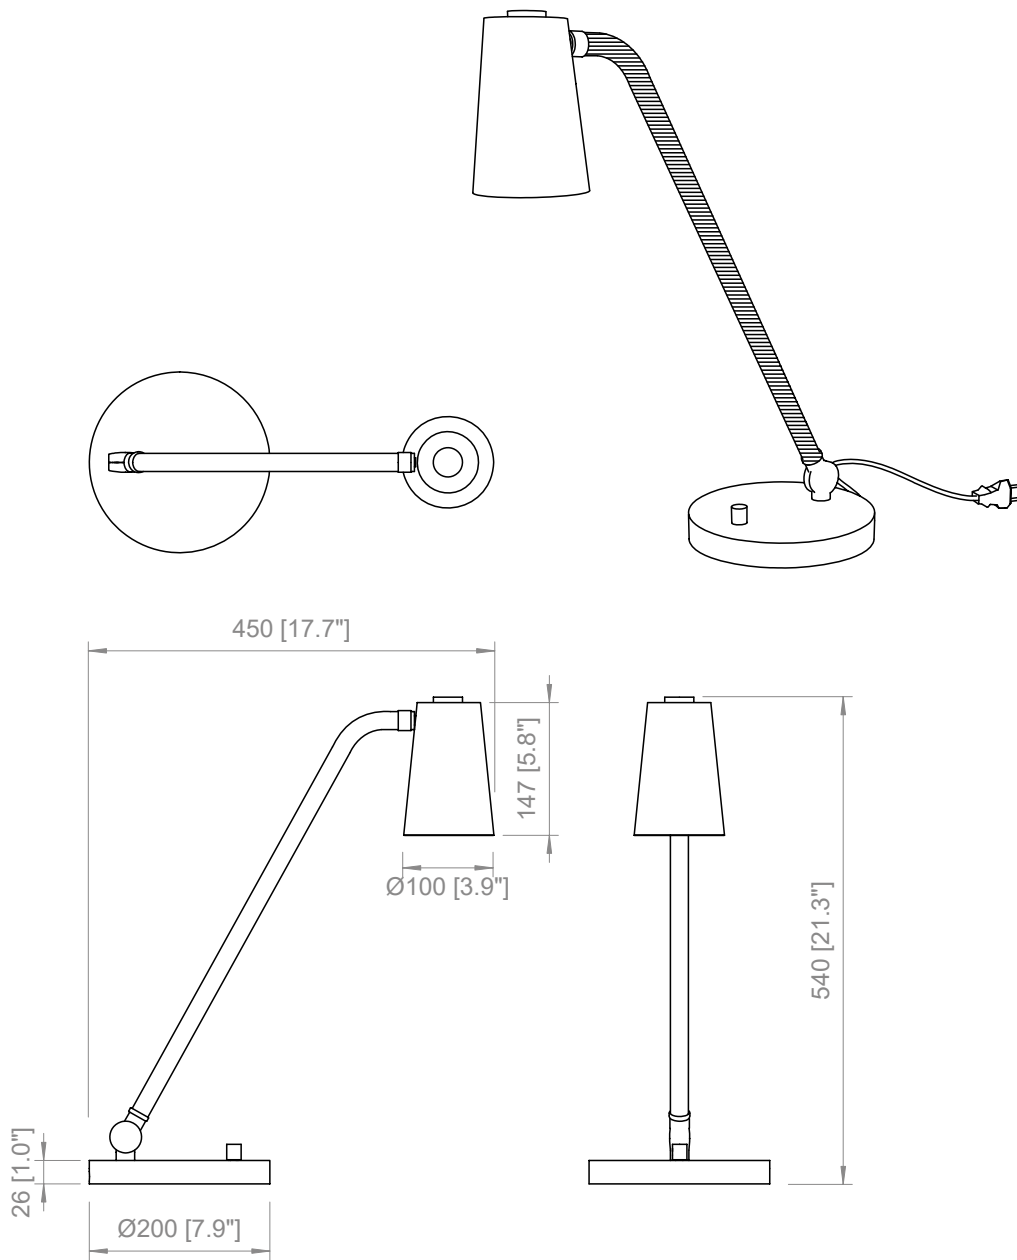

## 110V

E26 LED

**AP**

1 x 5W E26  
LED light bulb  
IP20

**DESK**

1 x 10W E26  
LED light bulb  
IP20

**FL**

1 x 14W E26  
LED light bulb  
IP20

Foot dimmer available on demand,  
compatible with dimmable  
LED light bulbs only

**PRODOTTO / PRODUCT**    **IMBALLI / PACKAGING**
**Peso-Weight**

0.5 kg / 1.1 lbs

**Box 1**

L: 270 mm / 10.6"

P-W: 220 mm / 8.6"

H: 250 mm / 9.8"

Peso-Weight: 1 kg / 2.2 lbs

**PRODOTTO / PRODUCT    IMBALLI / PACKAGING**

<p><b>Peso-Weight</b> 5 kg / 11 lbs</p>	<p><b>Box 1</b> L: 570 mm / 22.4" P-W: 250 mm / 9.8" H: 590 mm / 23.2" Peso-Weight: 6 kg / 13.2 lbs</p>
---	---