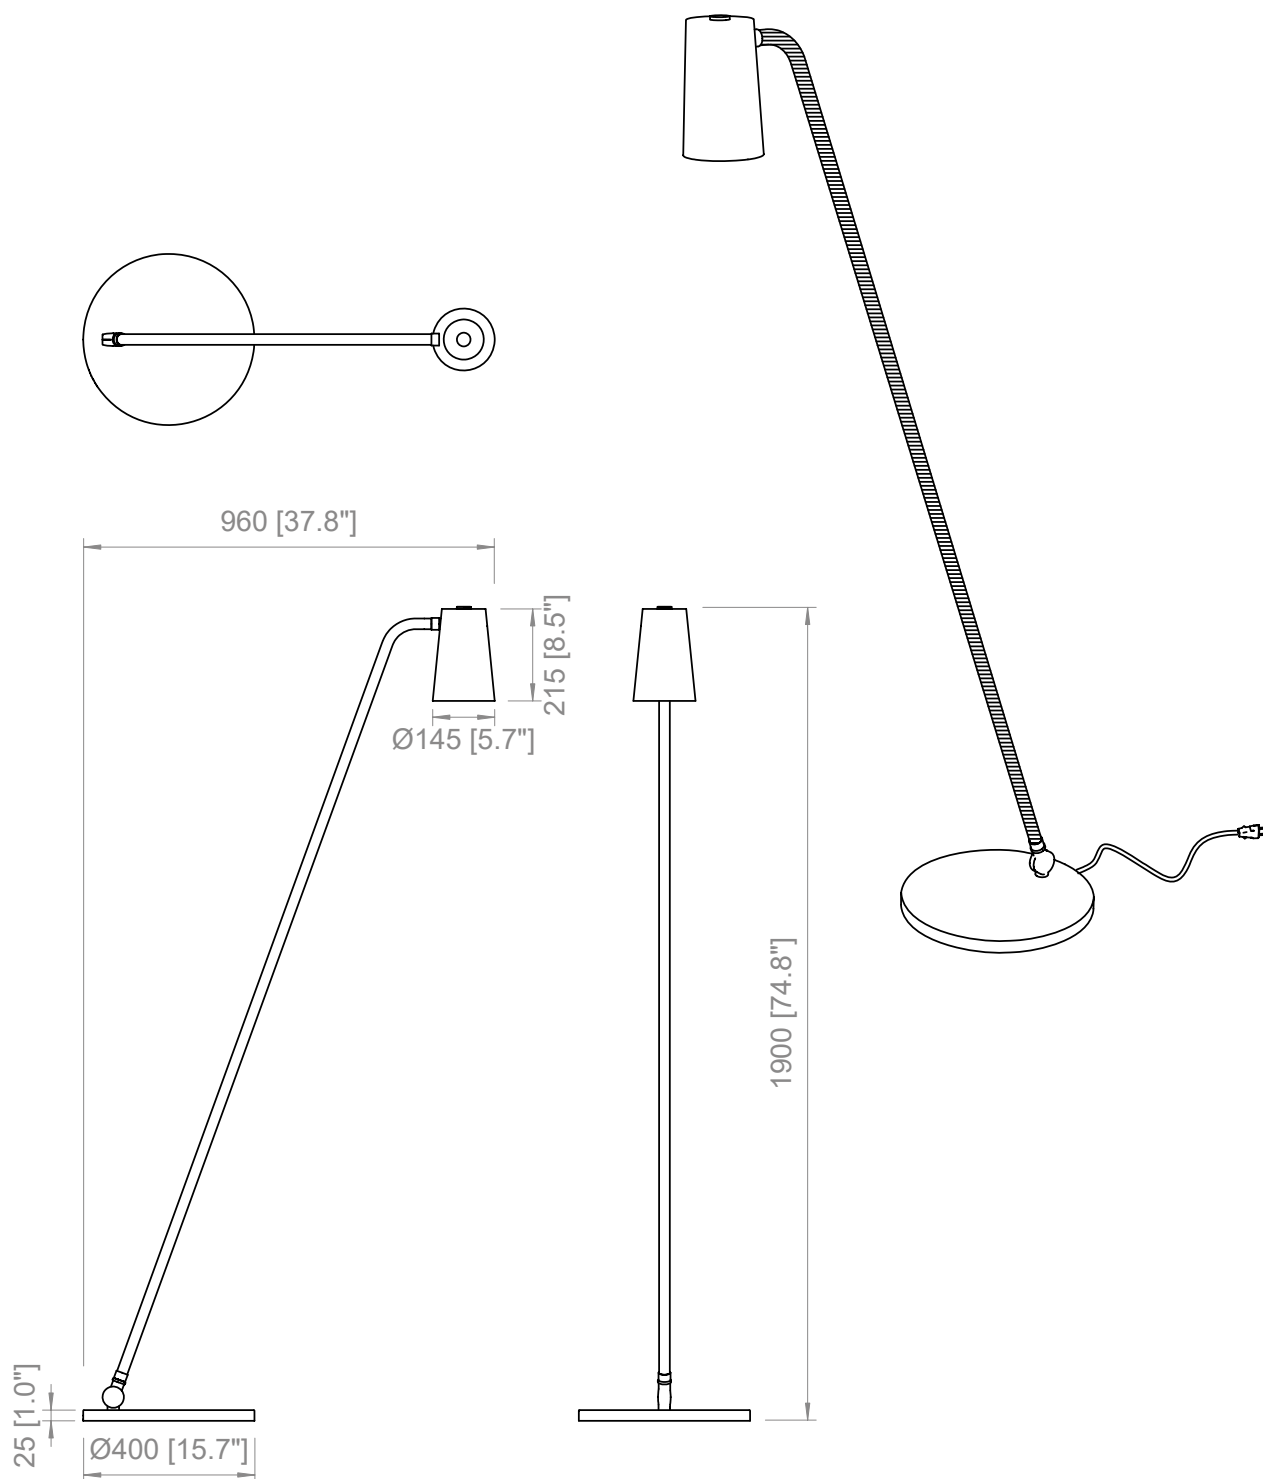

## 110V

E26 LED

**AP**

1 x 5W E26  
LED light bulb  
IP20

**DESK**

1 x 10W E26  
LED light bulb  
IP20

**FL**

1 x 14W E26  
LED light bulb  
IP20

Foot dimmer available on demand,  
compatible with dimmable  
LED light bulbs only

**PRODOTTO / PRODUCT**    **IMBALLI / PACKAGING**
**Peso-Weight**

0.5 kg / 1.1 lbs

**Box 1**

L: 270 mm / 10.6"

P-W: 220 mm / 8.6"

H: 250 mm / 9.8"

Peso-Weight: 1 kg / 2.2 lbs

**PRODOTTO / PRODUCT    IMBALLI / PACKAGING**

<p><b>Peso-Weight</b> 5 kg / 11 lbs</p>	<p><b>Box 1</b> L: 570 mm / 22.4" P-W: 250 mm / 9.8" H: 590 mm / 23.2" Peso-Weight: 6 kg / 13.2 lbs</p>
---	---