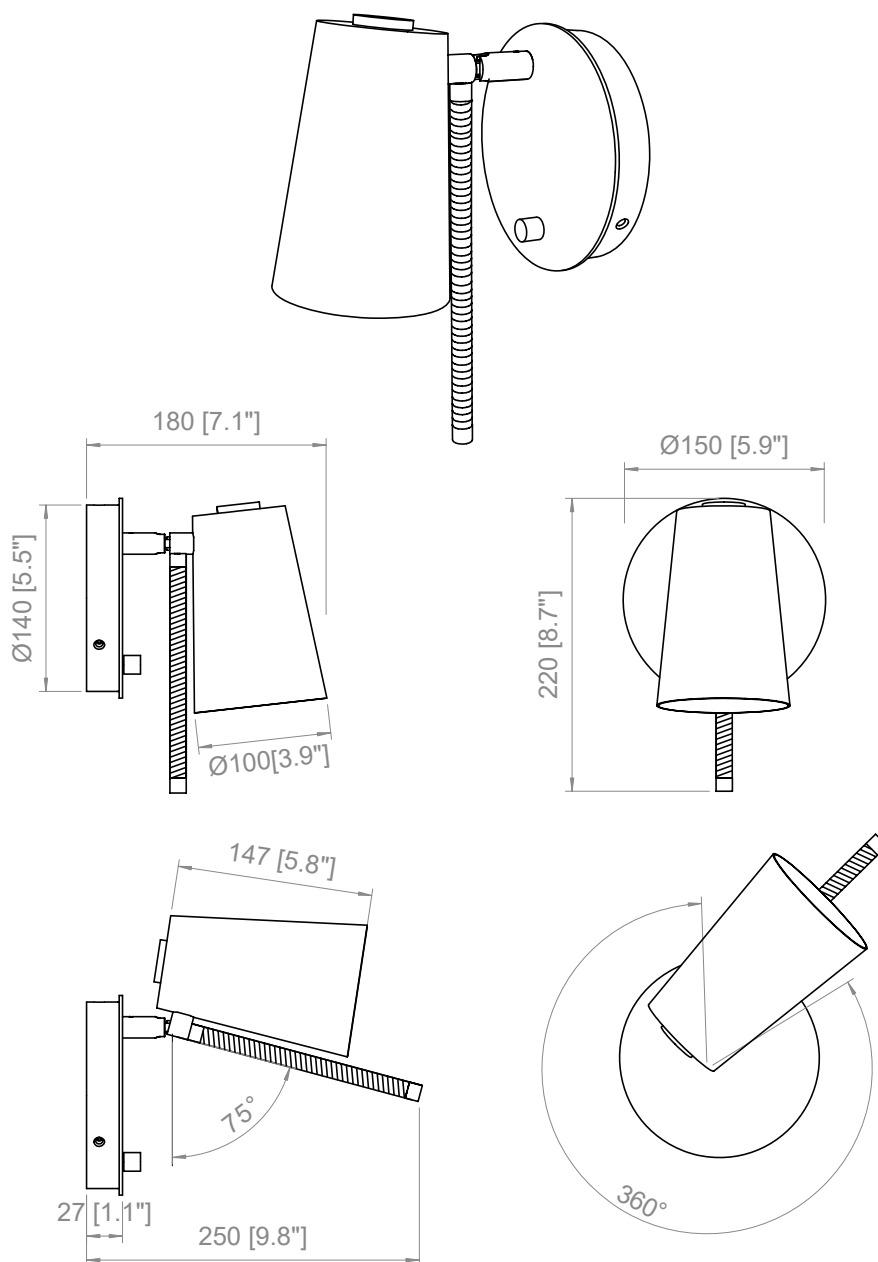

## 110V

E26 LED

**AP**

1 x 5W E26  
LED light bulb  
IP20

**DESK**

1 x 10W E26  
LED light bulb  
IP20

**FL**

1 x 14W E26  
LED light bulb  
IP20

Foot dimmer available on demand,  
compatible with dimmable  
LED light bulbs only

**PRODOTTO / PRODUCT**    **IMBALLI / PACKAGING**
**Peso-Weight**

0.5 kg / 1.1 lbs

**Box 1**

L: 270 mm / 10.6"

P-W: 220 mm / 8.6"

H: 250 mm / 9.8"

Peso-Weight: 1 kg / 2.2 lbs

**PRODOTTO / PRODUCT    IMBALLI / PACKAGING**

<p><b>Peso-Weight</b> 5 kg / 11 lbs</p>	<p><b>Box 1</b> L: 570 mm / 22.4" P-W: 250 mm / 9.8" H: 590 mm / 23.2" Peso-Weight: 6 kg / 13.2 lbs</p>
---	---