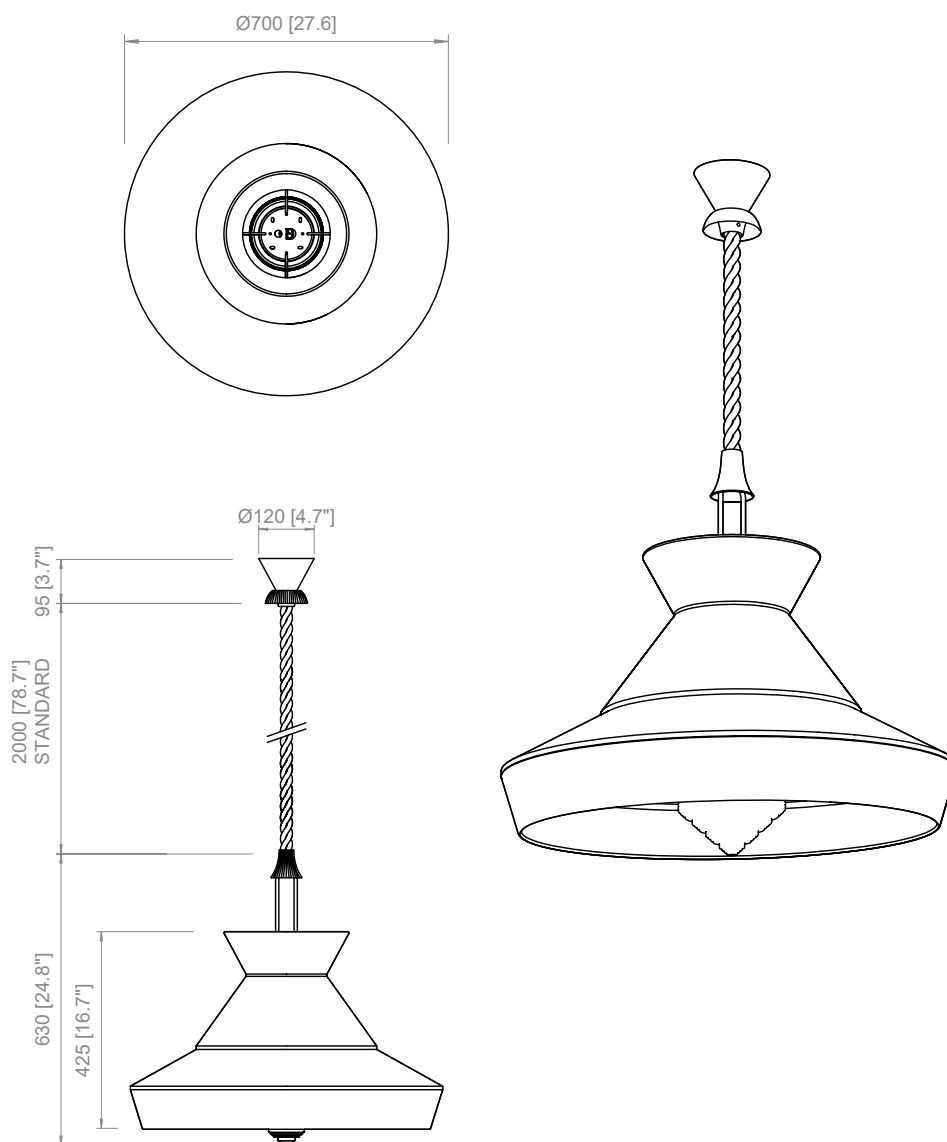

PRODOTTO / PRODUCT

PESO / WEIGHT
8 kg / 17.6 lbs

BOX 1

L: 55 cm / 21.6"
W: 24 cm / 9.4"
H: 30 cm / 11.8"

PESO / WEIGHT
3,5 kg / 7.7 lbs

BOX 2

L: 76 cm / 29.9"
W: 76 cm / 29.9"
H: 45 cm / 17.7"

PESO / WEIGHT
7 kg / 15.4 lbs