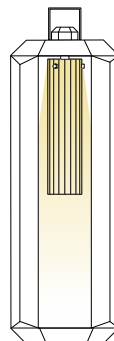

LIGHT EFFECT | EFFETTO LUMINOSO

LIGHT SOURCE | FONTE LUMINOSA

220-240V | 1x10 W E27
LED Light bulb | Lampadina LED | IP65

LIGHT SOURCE | FONTE LUMINOSA

110V | 1x10 W E26
LED Light bulb | Lampadina LED | IP65

DIMMING | DIMMERAZIONE

Compatible with dimmable LED bulbs
Compatibile con lampadine LED dimmerabili

CABLE | CAVO

Black cable | Cavo nero
L.2000mm [78.7"]
Supplied with IP68 connector for outdoor use
Cavo nero fornito con connettore IP68 per esterni

FINISHES | FINITURE

METAL FRAME | STRUTTURA METALLICA

- Dark bronze
  Bronzo scuro
- White
  Bianco

PLEXIGLASS DIFFUSER | DIFFUSORE IN PLEXIGLASS

- Transparent ribbed
  Rigato trasparente

Packaging | Imballi

LARGE	475x475xh.1205mm [18.7"x18.7"xh.47.4"]
	12 kg [26.4 lbs]