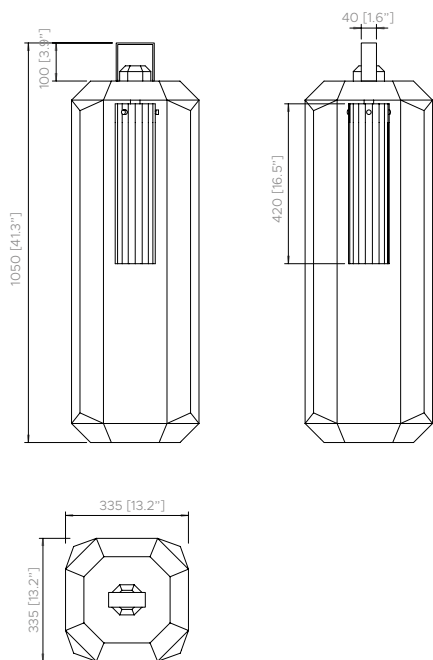

LIGHT EFFECT | EFFETTO LUMINOSO

LIGHT SOURCE | FONTE LUMINOSA

220-240V | 1x10 W E27
LED Light bulb | Lampadina LED | IP65

LIGHT SOURCE | FONTE LUMINOSA

110V | 1x10 W E26
LED Light bulb | Lampadina LED | IP65

DIMMING | DIMMERAZIONE

Compatible with dimmable LED bulbs
Compatibile con lampadine LED dimmerabili

CABLE | CAVO

Black cable | Cavo nero
L.2000mm [78.7"]
Supplied with IP68 connector for outdoor use
Cavo nero fornito con connettore IP68 per esterni

FINISHES | FINITURE

METAL FRAME | STRUTTURA METALLICA

- Dark bronze
  Bronzo scuro
- White
  Bianco

PLEXIGLASS DIFFUSER | DIFFUSORE IN PLEXIGLASS

- Transparent ribbed
  Rigato trasparente

Packaging | Imballi

LARGE	475x475xh.1205mm [18.7"x18.7"xh.47.4"]
	12 kg [26.4 lbs]