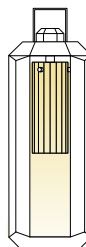

LIGHT EFFECT | EFFETTO LUMINOSO

LIGHT SOURCE | FONTE LUMINOSA

220-240V | 1x10 W E27
LED Light bulb | Lampadina LED | IP65

LIGHT SOURCE | FONTE LUMINOSA

110V | 1x10 W E26
LED Light bulb | Lampadina LED | IP65

DIMMING | DIMMERAZIONE

Compatible with dimmable LED bulbs
Compatibile con lampadine LED dimmerabili

CABLE | CAVO

Black cable | Cavo nero
L.2000mm [78.7"]
Supplied with IP68 connector for outdoor use
Cavo nero fornito con connettore IP68 per esterni

FINISHES | FINITURE

METAL FRAME | STRUTTURA METALLICA

Dark bronze
Bronzo scuro

White
Bianco

PLEXIGLASS DIFFUSER | DIFFUSORE IN PLEXIGLASS

Transparent ribbed
Rigato trasparente

Packaging | Imballi

SMALL	355x355xh.855mm [13.9"x13.9"xh.33.6"]
	6 kg [13.2 lbs]