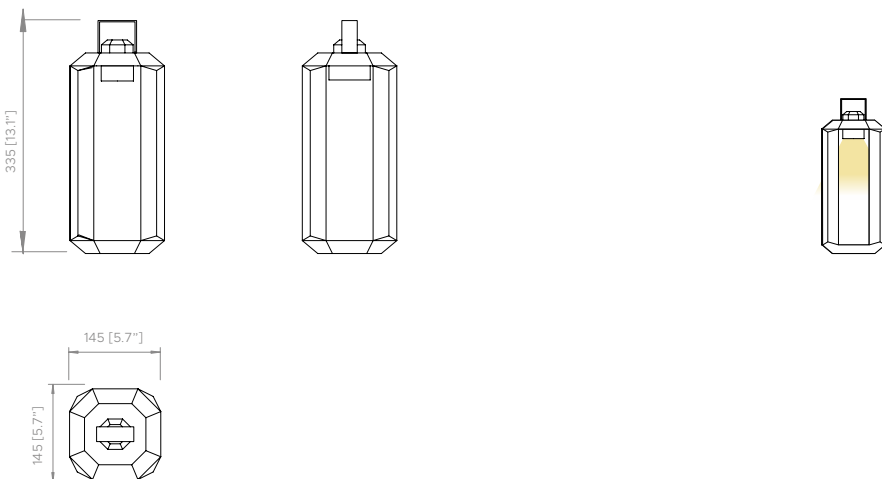

LIGHT EFFECT | EFFETTO LUMINOSO

LIGHT SOURCE | FONTE LUMINOSA

220-240V · 110V | 1x3 W LED Module
400 Lm | 2.700 K | CRI >90 | IP65

Autonomy | Autonomia: 10 hours | ore
Life cycles | Cicli di vita: 600
Charging time | Tempi di ricarica: 6/8 hours | ore
USB cable type C supplied, power supply not supplied
Cavo USB tipo C fornito, alimentatore non fornito (min 5V 2A)

FINISHES | FINITURE

METAL FRAME | STRUTTURA METALLICA

Dark bronze
Bronzo scuro

White
Bianco

PLEXIGLASS DIFFUSER | DIFFUSORE IN PLEXIGLASS

Transparent ribbed
Rigato trasparente

Packaging | Imballi

MINI	195x195xh.385mm [7.6"x7.6"xh.15.1"]
	2,5 kg [5.5 lbs]