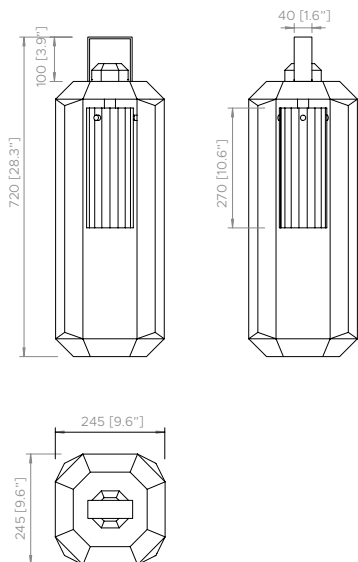

LIGHT EFFECT | EFFETTO LUMINOSO

LIGHT SOURCE | FONTE LUMINOSA

220-240V | 1x10 W E27
LED Light bulb | Lampadina LED | IP65

LIGHT SOURCE | FONTE LUMINOSA

110V | 1x10 W E26
LED Light bulb | Lampadina LED | IP65

DIMMING | DIMMERAZIONE

Compatible with dimmable LED bulbs
Compatibile con lampadine LED dimmerabili

CABLE | CAVO

Black cable | Cavo nero
L.2000mm [78.7"]
Supplied with IP68 connector for outdoor use
Cavo nero fornito con connettore IP68 per esterni

FINISHES | FINITURE

METAL FRAME | STRUTTURA METALLICA

Dark bronze
Bronzo scuro

White
Bianco

PLEXIGLASS DIFFUSER | DIFFUSORE IN PLEXIGLASS

Transparent ribbed
Rigato trasparente

Packaging | Imballi

SMALL	355x355xh.855mm [13.9"x13.9"xh.33.6"]
	6 kg [13.2 lbs]