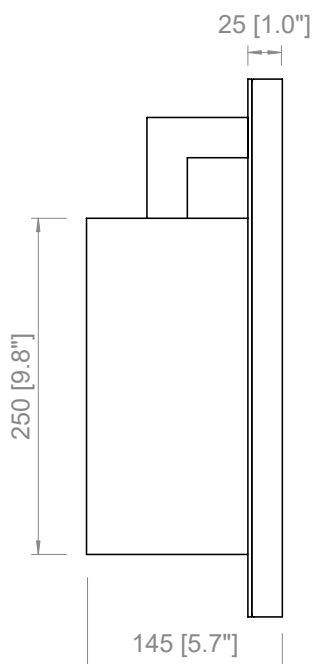

**COCO AP MINI IP44**  
1 X G9  
LED light bulb  
IP44

**PRODOTTO / PRODUCT**

PESO / WEIGHT  
2 kg / 4.4 lbs

**BOX 1**

L: 47 cm / 18.5"  
W: 33 cm / 13"  
H: 24 cm / 9.4"

PESO / WEIGHT  
3 kg / 6.6 lbs

PRODOTTO / PRODUCT

BOX 1

PESO / WEIGHT  
1 kg / 2.2 lbs

L: 40 cm / 15.8"  
W: 17 cm / 6.7"  
H: 17 cm / 6.7"

PESO / WEIGHT  
1,5 kg / 3.3 lbs

PRODOTTO / PRODUCT

PESO / WEIGHT  
3,5 kg / 7.7 lbs

BOX 1

L: 23 cm / 9"  
W: 23 cm / 9"  
H: 52 cm / 20.4"

PESO / WEIGHT  
4,5 kg / 9.9 lbs

Copyright and/or design rights subsist in this drawing. No part of this drawing may be reproduced in any material form (including photocopying or storing in any medium electronic means, whether or not intentionally and whether or not as part or a larger publication) without the express permission of the copyright owner, Contardi Lighting S.r.l.. Further and without prejudice to the above, this drawing and all information relating thereto is confidential, and shall not be communicated to a third party without the consent of Contardi lighting srl. Contardi lighting srl asserts all rights to be identified as the author of the work and otherwise.