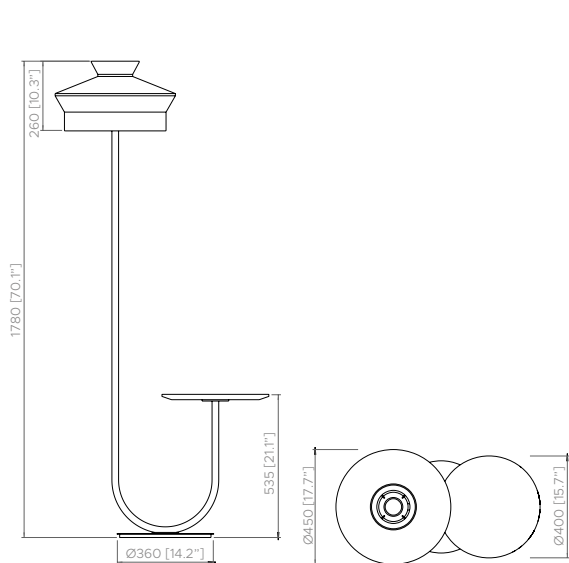

LIGHT EFFECT | EFFETTO LUMINOSO

LIGHT SOURCE | FONTE LUMINOSA

220-240V | 1x14 W E27 LED Light bulb | Lampadina LED

LIGHT SOURCE | FONTE LUMINOSA

110V | 1x14 W E26 LED Light bulb | Lampadina LED

DIMMING | DIMMERAZIONE

Dimmer on board | Dimmer a bordo

CABLE | CAVO

Dark brown fabric | Tessuto marrone testa di moro
L.2000mm + 300mm [78.7" + 11.8"]

FINISHES | FINITURE

METAL FRAME | STRUTTURA METALLICA

Dark brown
Marrone testa di moro

MARBLE TABLE | TAVOLINO IN MARMO

Red Levanto marble
Marmo rosso Levanto

FABRIC SHADE | PARALUME IN TESSUTO

Yellow Sahara

GLASS DIFFUSER | DIFFUSORE IN VETRO

Transparent
Trasparente

Packaging | Imballi	Box 1	Box 2	Box 3	Box 4
FLOOR	505x475xh.305mm [19.8"x18.7"xh.12"]	620x170xh.1805mm [24.4"x6.6"xh.71"]	435x435xh.170mm [17.1"x17.1"xh.6.6"]	465x465xh.170mm [18.3"x18.3"xh.6.6"]
	2 kg [4.4 lbs]	7 kg [15.4 lbs]	12 kg [26.4 lbs]	7,5 kg [16.5 lbs]