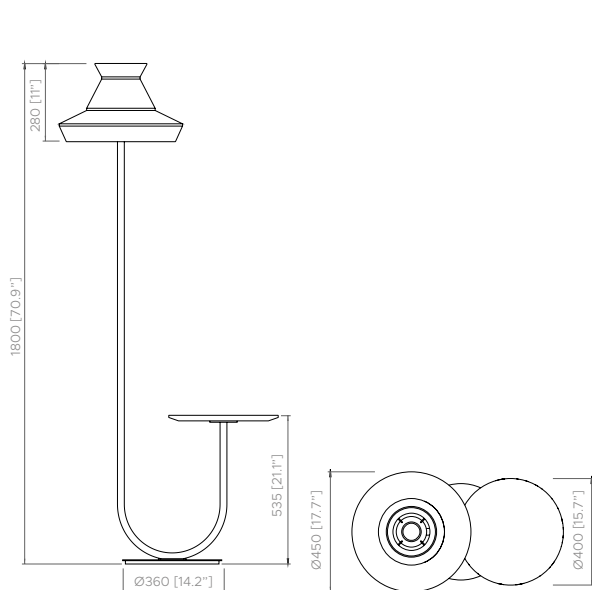

Packaging Imballi	Box 1	Box 2	Box 3	Box 4
FLOOR	505x475xh.305mm [19.8"x18.7"xh.12"]	620x170xh.1805mm [24.4"x6.6"xh.71"]	435x435xh.170mm [17.1"x17.1"xh.6.6"]	465x465xh.170mm [18.3"x18.3"xh.6.6"]
	2 kg [4.4 lbs]	7 kg [15.4 lbs]	12 kg [26.4 lbs]	7,5 kg [16.5 lbs]