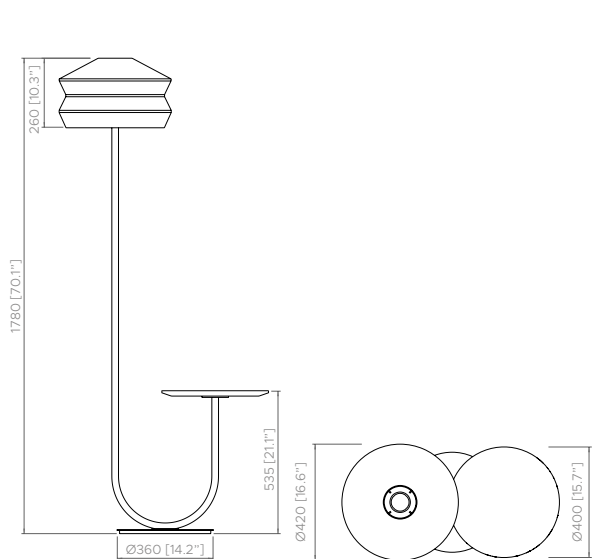

CALYPSO FLOOR ANTIGUA