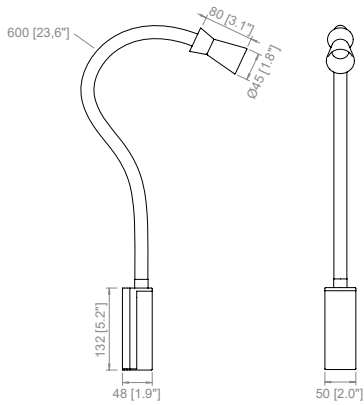

G+T WALL

LIGHT EFFECT | EFFETTO LUMINOSO

LIGHT SOURCE | FONTE LUMINOSA

220-240V · 110V | 1x3 W LED Module
500 Lm | 2.700 K | CRI >90

DIMMING | DIMMERAZIONE

Three intensity level control on board (100% - 70% - 30%)
Comando a tre livelli di intensità a bordo (100% - 70% - 30%)

FINISHES | FINITURE

METAL BASE AND DIFFUSER | BASE E DIFFUSORE METALLICI

- **Bronze** / **Brass**
- **Satin** / **Satinato**

LEATHER FRAME | STRUTTURA IN PELLE

- **Dark brown braided leather**
- **Pelle intrecciata marrone testa di moro**

Packaging | Imballi

WALL	1020x190xh.85mm [40.1"x7.4"xh.3.3"]
	1,5 kg [3.3 lbs]