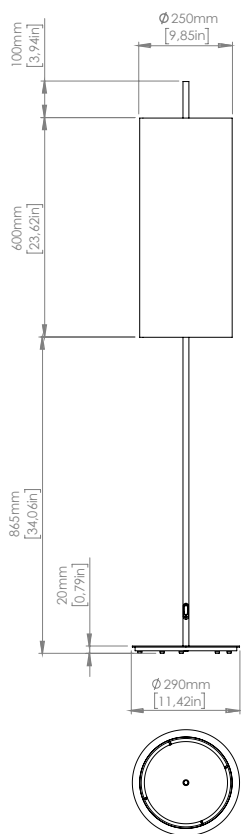

LAGOON LARGE

LIGHT EFFECT / EFFETTO LUMINOSO

LIGHT SOURCE | FONTE LUMINOSA

220-240V | 1x9 W E27 T8
Tubular LED bulb | lampadina tubular LED | IP65

LIGHT SOURCE | FONTE LUMINOSA

110V 1x9 W E26 T8
Tubular LED bulb | lampadina tubular LED | IP65

DIMMING | DIMMERAZIONE

Compatible with dimmable LED bulbs
Compatibile con lampadine LED dimmerabili

CABLE | CAVO

Black cable | Cavo nero
L.2000mm [78.7"]
Supplied with IP68 connector for outdoor use
Cavo nero fornito con connettore IP68 per esterni

FINISHES | FINITURE

METAL FRAME | STRUTTURA METALLICA

Black
Nero

PLISSÉ COTTON SHADE | PARALUME IN COTONE PLISSETTATO

Midnight black
Nero Mezzanotte

Dune
Dune

Summertime
Summertime

Packaging | Imballi	Box 1	Box 2	Box 3
LARGE	310x310xh.840mm [12.2"x12.2"xh.33"]	1420x290xh.190mm [55.9"x11.4"xh.7.4"]	455x455xh.190mm [17.9"x17.9"xh.7.4"]
	4,5 kg [9.9 lbs]	3 kg [6.6 lbs]	6 kg [13.2 lbs]