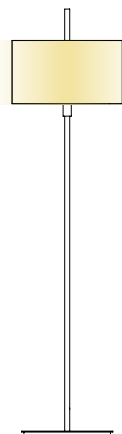

LIGHT EFFECT / EFFETTO LUMINOSO

LIGHT SOURCE | FONTE LUMINOSA

220-240V | 1x9 W E27 T8
Tubular LED bulb | lampadina tubular LED | IP65

LIGHT SOURCE | FONTE LUMINOSA

110V 1x9 W E26 T8
Tubular LED bulb | lampadina tubular LED | IP65

DIMMING | DIMMERAZIONE

Compatible with dimmable LED bulbs
Compatibile con lampadine LED dimmerabili

CABLE | CAVO

Black cable | Cavo nero
L.2000mm [78.7"]
Supplied with IP68 connector for outdoor use
Cavo nero fornito con connettore IP68 per esterni

FINISHES | FINITURE

METAL FRAME | STRUTTURA METALLICA

PLISSÉ COTTON SHADE | PARALUME IN COTONE PLETTATO

Midnight black
Nero Mezzanotte

Dune

Summertime

Packaging | Imballi	Box 1	Box 2	Box 3
MEDIUM	460x460xh.370mm [18.1"x18.1"xh.14.5"] 4 kg [8.8 lbs]	1420x290xh.190mm [55.9"x11.4"xh.7.4"] 3 kg [6.6 lbs]	455x455xh.190mm [17.9"x17.9"xh.7.4"] 6 kg [13.2 lbs]