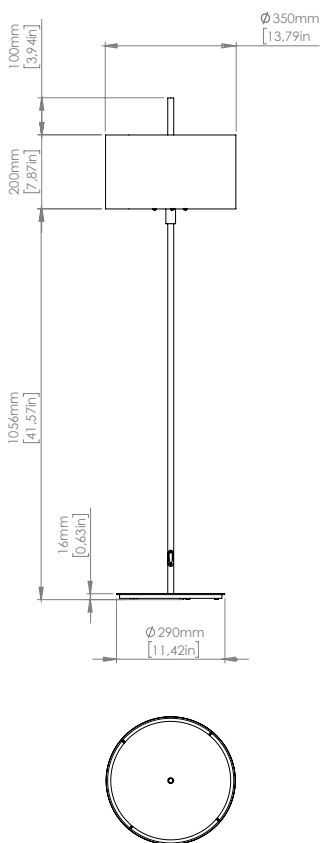

LAGOON MEDIUM

LIGHT EFFECT / EFFETTO LUMINOSO

LIGHT SOURCE | FONTE LUMINOSA

220-240V | 1x9 W E27 T8
Tubular LED bulb | lampadina tubular LED | IP65

LIGHT SOURCE | FONTE LUMINOSA

110V 1x9 W E26 T8
Tubular LED bulb | lampadina tubular LED | IP65

DIMMING | DIMMERAZIONE

Compatible with dimmable LED bulbs
Compatibile con lampadine LED dimmerabili

CABLE | CAVO

Black cable | Cavo nero
L.2000mm [78.7"]
Supplied with IP68 connector for outdoor use
Cavo nero fornito con connettore IP68 per esterni

FINISHES | FINITURE

METAL FRAME | STRUTTURA METALLICA

PLISSÉ COTTON SHADE | PARALUME IN COTONE PLETTATO

Midnight black
Nero Mezzanotte

Dune

Summertime

Packaging | Imballi	Box 1	Box 2	Box 3
MEDIUM	460x460xh.370mm [18.1"x18.1"xh.14.5"] 4 kg [8.8 lbs]	1420x290xh.190mm [55.9"x11.4"xh.7.4"] 3 kg [6.6 lbs]	455x455xh.190mm [17.9"x17.9"xh.7.4"] 6 kg [13.2 lbs]