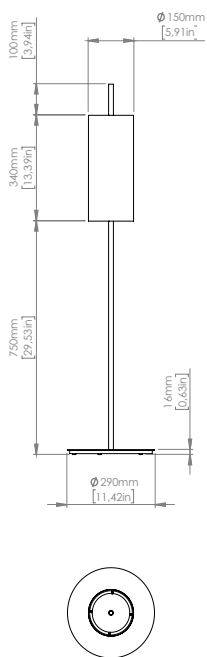

LAGOON SMALL

LIGHT EFFECT / EFFETTO LUMINOSO

LIGHT SOURCE | FONTE LUMINOSA

220-240V | 1x9 W E27 T8
Tubular LED bulb | lampadina tubular LED | IP65

LIGHT SOURCE | FONTE LUMINOSA

110V 1x9 W E26 T8
Tubular LED bulb | lampadina tubular LED | IP65

DIMMING | DIMMERAZIONE

Compatible with dimmable LED bulbs
Compatibile con lampadine LED dimmerabili

CABLE | CAVO

Black cable | Cavo nero
L.2000mm [78.7"]
Supplied with IP68 connector for outdoor use
Cavo nero fornito con connettore IP68 per esterni

FINISHES | FINITURE

METAL FRAME | STRUTTURA METALLICA

PLISSÉ COTTON SHADE | PARALUME IN COTONE PLISSETTATO

Packaging | Imballi	Box 1	Box 2	Box 3
SMALL	260x260xh.540mm [10.2"x10.2"xh.21.2"]	1420x290xh.190mm [55.9"x11.4"xh.7.4"]	455x455xh.190mm [17.9"x17.9"xh.7.4"]
	3 kg [6.6 lbs]	3 kg [6.6 lbs]	6 kg [13.2 lbs]