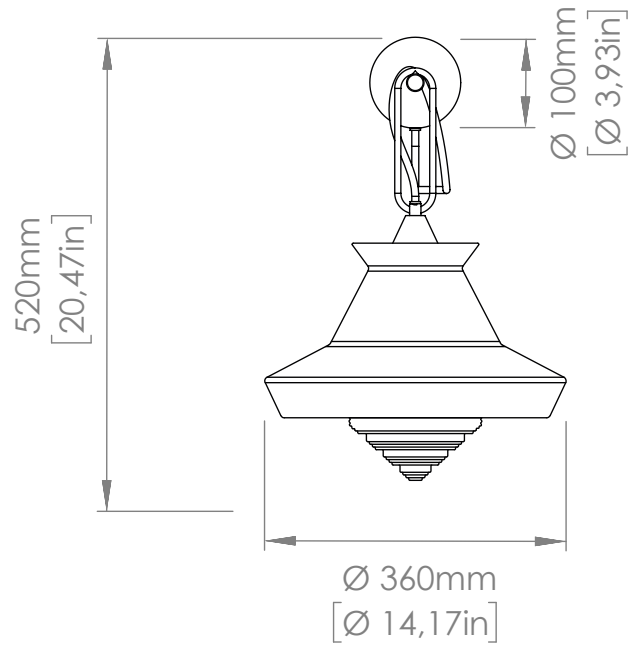

Compatible with remote control systems when dimmable LED bulbs are used

Bianca

110V

LED light bulb

1 x 14W E27
LED light bulb
IP20

Compatible with remote control systems when dimmable LED bulbs are used

Copyright and/or design rights subsist in this drawing. No part of this drawing may be reproduced in any material form (including photocopying or storing in any medium electronic means, whether or not intentionally and whether or not as part or a larger publication) without the express permission of the copyright owner, Contardi Lighting S.r.l.. Further and without prejudice to the above, this drawing and all information relating thereto is confidential, and shall not be communicated to a third party without the consent of Contardi lighting srl. Contardi lighting srl asserts all rights to be identified as the author of the work and otherwise.