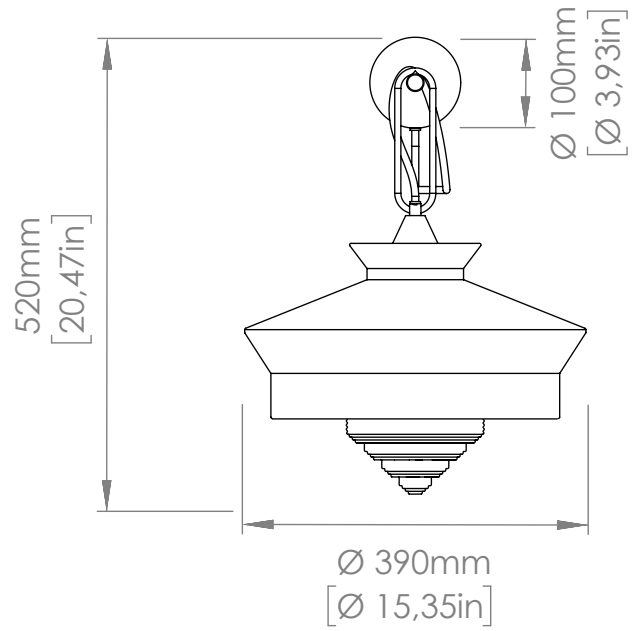

Compatible with remote control systems when dimmable LED bulbs are used

Bianca

110V

LED light bulb

1 x 14W E27
LED light bulb
IP20

Compatible with remote control systems when dimmable LED bulbs are used

Copyright and/or design rights subsist in this drawing. No part of this drawing may be reproduced in any material form (including photocopying or storing in any medium electronic means, whether or not intentionally and whether or not as part or a larger publication) without the express permission of the copyright owner, Contardi Lighting S.r.l.. Further and without prejudice to the above, this drawing and all information relating thereto is confidential, and shall not be communicated to a third party without the consent of Contardi lighting srl. Contardi lighting srl asserts all rights to be identified as the author of the work and otherwise.