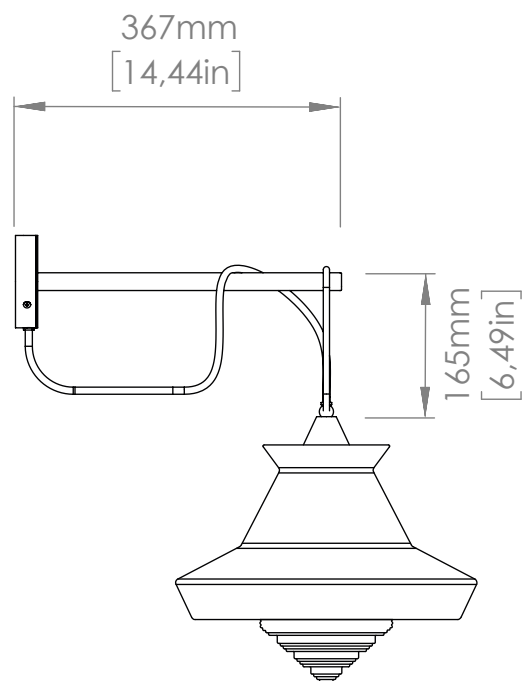

Compatible with remote control systems when dimmable LED bulbs are used

Bianca

110V

LED light bulb

1 x 14W E27
LED light bulb
IP20

Compatible with remote control systems when dimmable LED bulbs are used

Copyright and/or design rights subsist in this drawing. No part of this drawing may be reproduced in any material form (including photocopying or storing in any medium electronic means, whether or not intentionally and whether or not as part or a larger publication) without the express permission of the copyright owner, Contardi Lighting S.r.l.. Further and without prejudice to the above, this drawing and all information relating thereto is confidential, and shall not be communicated to a third party without the consent of Contardi lighting srl. Contardi lighting srl asserts all rights to be identified as the author of the work and otherwise.