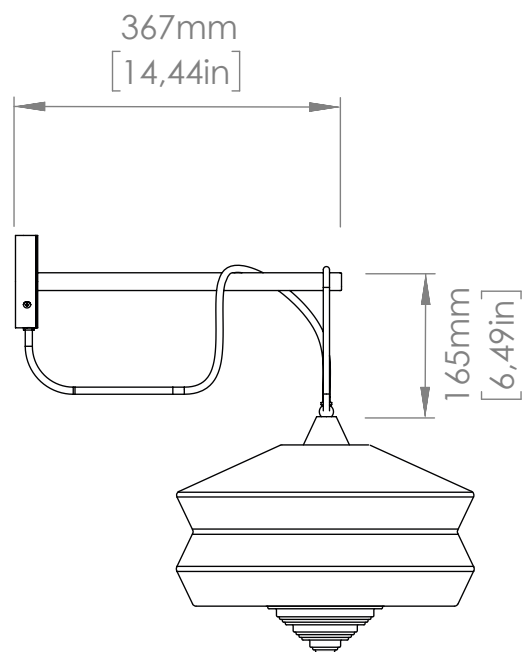

Compatible with remote control systems when dimmable LED bulbs are used

Bianca

110V

LED light bulb

1 x 14W E27
LED light bulb
IP20

Compatible with remote control systems when dimmable LED bulbs are used

Copyright and/or design rights subsist in this drawing. No part of this drawing may be reproduced in any material form (including photocopying or storing in any medium electronic means, whether or not intentionally and whether or not as part or a larger publication) without the express permission of the copyright owner, Contardi Lighting S.r.l.. Further and without prejudice to the above, this drawing and all information relating thereto is confidential, and shall not be communicated to a third party without the consent of Contardi lighting srl. Contardi lighting srl asserts all rights to be identified as the author of the work and otherwise.