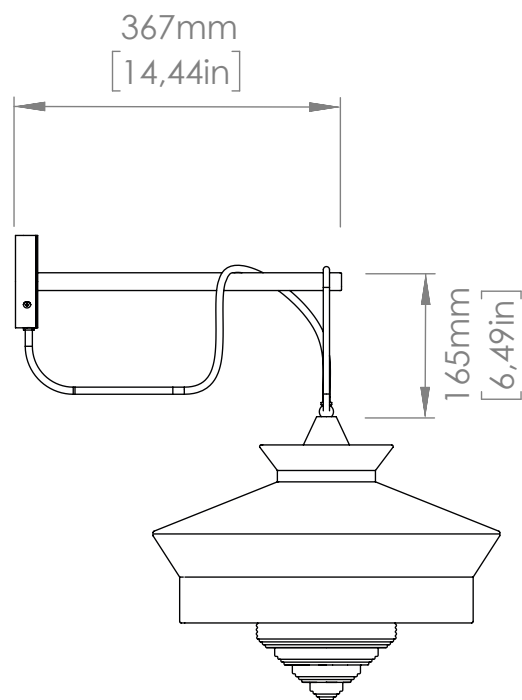

Compatible with remote control systems when dimmable LED bulbs are used

Bianca

110V

LED light bulb

1 x 14W E27
LED light bulb
IP20

Compatible with remote control systems when dimmable LED bulbs are used

Copyright and/or design rights subsist in this drawing. No part of this drawing may be reproduced in any material form (including photocopying or storing in any medium electronic means, whether or not intentionally and whether or not as part or a larger publication) without the express permission of the copyright owner, Contardi Lighting S.r.l.. Further and without prejudice to the above, this drawing and all information relating thereto is confidential, and shall not be communicated to a third party without the consent of Contardi lighting srl. Contardi lighting srl asserts all rights to be identified as the author of the work and otherwise.