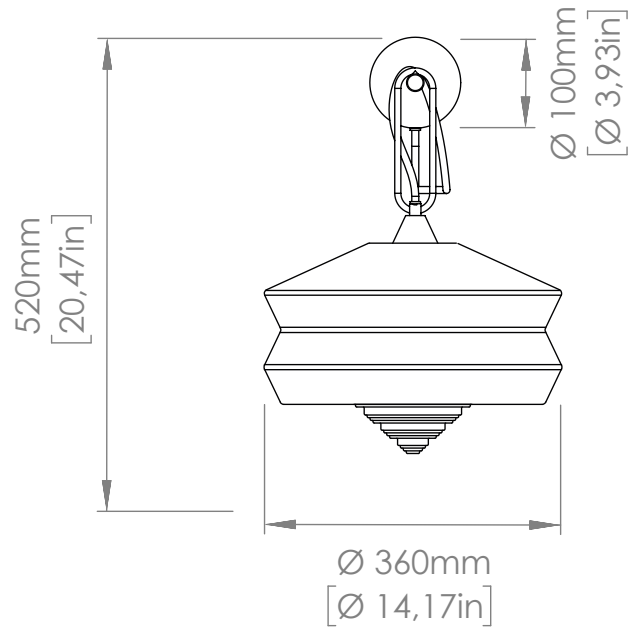

Compatible with remote control systems when dimmable LED bulbs are used

Bianca

110V

LED light bulb

1 x 14W E27
LED light bulb
IP20

Compatible with remote control systems when dimmable LED bulbs are used

Copyright and/or design rights subsist in this drawing. No part of this drawing may be reproduced in any material form (including photocopying or storing in any medium electronic means, whether or not intentionally and whether or not as part or a larger publication) without the express permission of the copyright owner, Contardi Lighting S.r.l.. Further and without prejudice to the above, this drawing and all information relating thereto is confidential, and shall not be communicated to a third party without the consent of Contardi lighting srl. Contardi lighting srl asserts all rights to be identified as the author of the work and otherwise.