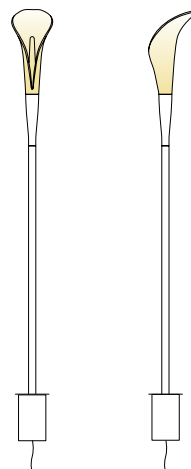

 White
Bianco

Packaging | Imballi

REMOTE DRIVER	1050x120xh90mm [41.3"x4.7"xh.3.5"]
	1 kg [2.2 lbs]

TINY DRIVER ON BOARD

LIGHT EFFECT | EFFETTO LUMINOSO

LIGHT SOURCE | FONTE LUMINOSA

220-240V · 110V | 24V | 1x3 W LED Module
500 Lm | 2.700 K | CRI >90 | IP65

CABLE | CAVO

Black cable | Cavo nero
L. 1500mm [59"]

Supplied with IP68 connector for outdoor use
Cavo nero fornito con connettore IP68 per esterni

FINISHES | FINITURE

METAL FRAME | STRUTTURA METALLICA

 Dark green
Verde scuro