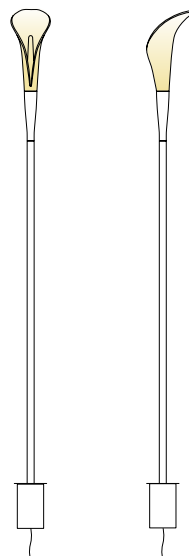

CABLE | CAVO

Black cable | Cavo nero
L. 1500mm [59"]

Supplied with IP68 connector for outdoor use
Cavo nero fornito con connettore IP68 per esterni

FINISHES | FINITURE

METAL FRAME | STRUTTURA METALLICA

 Dark green
Verde scuro

SOFT SILICON DIFFUSER | DIFFUSORE SOFFICE IN SILICONE

 White
Bianco

Packaging | Imballi

DRIVER ON BOARD	1050x120xh90mm [41.3"x4.7"xh.3.5"]
	1 kg [2.2 lbs]

LONG DRIVER ON BOARD

LIGHT EFFECT | EFFETTO LUMINOSO

LIGHT SOURCE | FONTE LUMINOSA

220-240V · 110V | 24V | 1x3 W LED Module
500 Lm | 2.700 K | CRI >90 | IP65

CABLE | CAVO

Black cable | Cavo nero
L. 1500mm [59"]

Supplied with IP68 connector for outdoor use
Cavo nero fornito con connettore IP68 per esterni