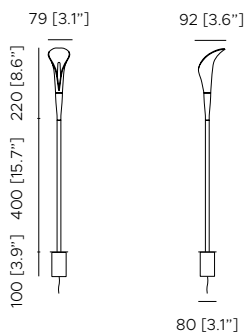

 White
Bianco

Packaging | Imballi

REMOTE DRIVER	1050x120xh90mm [41.3"x4.7"xh.3.5"]
	1 kg [2.2 lbs]

TINY DRIVER ON BOARD

LIGHT EFFECT | EFFETTO LUMINOSO

LIGHT SOURCE | FONTE LUMINOSA

220-240V · 110V | 24V | 1x3 W LED Module
500 Lm | 2.700 K | CRI >90 | IP65