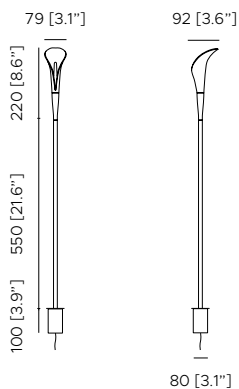

CABLE | CAVO

Black cable | Cavo nero
L. 1500mm [59"]

Supplied with IP68 connector for outdoor use
Cavo nero fornito con connettore IP68 per esterni

FINISHES | FINITURE

METAL FRAME | STRUTTURA METALLICA

 Dark green
Verde scuro

SOFT SILICON DIFFUSER | DIFFUSORE SOFFICE IN SILICONE

 White
Bianco

Packaging | Imballi

DRIVER ON BOARD	1050x120xh90mm [41.3"x4.7"xh.3.5"]
	1 kg [2.2 lbs]

LONG DRIVER ON BOARD

LIGHT EFFECT | EFFETTO LUMINOSO