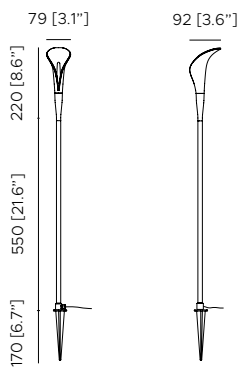

LONG REMOTE DRIVER